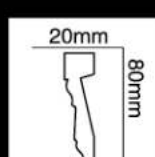

HG-8550
长度(Long):2400mm
面宽(Breath):60mm

HG-8551
长度(Long):2400mm
面宽(Breath):60mm

HG-8552
长度(Long):2400mm
面宽(Breath):60mm

HG-8553
长度(Long):2400mm
面宽(Breath):62mm

HG-8554
长度(Long):2400mm
面宽(Breath):65mm

HG-8555
长度(Long):2400mm
面宽(Breath):67mm

HG-8556
长度(Long):2400mm
面宽(Breath):70mm

HG-8557
长度(Long):2400mm
面宽(Breath):70mm

HG-8558
长度(Long):2400mm
面宽(Breath):70mm

HG-8559
长度(Long):2400mm
面宽(Breath):70mm

HG-8560
长度(Long):2400mm
面宽(Breath):70mm

HG-8561
长度(Long):2400mm
面宽(Breath):75mm

HG-8562
长度(Long):2400mm
面宽(Breath):80mm

HG-8563
长度(Long):2400mm
面宽(Breath):80mm

HG-8564
长度(Long):2400mm
面宽(Breath):80mm

HG-8565
长度(Long):2400mm
面宽(Breath):80mm

HG-8566
长度(Long):2400mm
面宽(Breath):80mm

HG-8567
长度(Long):2400mm
面宽(Breath):80mm