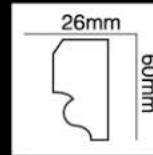

HG-8538
长度(Long):2400mm
面宽(Breath):50mm

HG-8539
长度(Long):2400mm
面宽(Breath):50mm

HG-8540
长度(Long):2400mm
面宽(Breath):50mm

HG-8541
长度(Long):2400mm
面宽(Breath):50mm

HG-8542
长度(Long):2400mm
面宽(Breath):50mm

HG-8543
长度(Long):2400mm
面宽(Breath):52mm

HG-8544
长度(Long):2400mm
面宽(Breath):56mm

HG-8545
长度(Long):2400mm
面宽(Breath):56mm

HG-8546
长度(Long):2400mm
面宽(Breath):60mm

HG-8547
长度(Long):2400mm
面宽(Breath):60mm

HG-8548
长度(Long):2400mm
面宽(Breath):60mm

HG-8549
长度(Long):2400mm
面宽(Breath):60mm

HG-8550
长度(Long):2400mm
面宽(Breath):60mm

HG-8551
长度(Long):2400mm
面宽(Breath):60mm

HG-8552
长度(Long):2400mm
面宽(Breath):60mm

HG-8553
长度(Long):2400mm
面宽(Breath):62mm

HG-8554
长度(Long):2400mm
面宽(Breath):65mm

HG-8555
长度(Long):2400mm
面宽(Breath):67mm