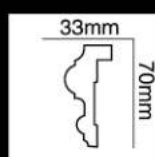

HG-8544
长度(Long):2400mm
面宽(Breath):56mm

HG-8545
长度(Long):2400mm
面宽(Breath):56mm

HG-8546
长度(Long):2400mm
面宽(Breath):60mm

HG-8547
长度(Long):2400mm
面宽(Breath):60mm

HG-8548
长度(Long):2400mm
面宽(Breath):60mm

HG-8549
长度(Long):2400mm
面宽(Breath):60mm

HG-8550
长度(Long):2400mm
面宽(Breath):60mm

HG-8551
长度(Long):2400mm
面宽(Breath):60mm

HG-8552
长度(Long):2400mm
面宽(Breath):60mm

HG-8553
长度(Long):2400mm
面宽(Breath):62mm

HG-8554
长度(Long):2400mm
面宽(Breath):65mm

HG-8555
长度(Long):2400mm
面宽(Breath):67mm

HG-8556
长度(Long):2400mm
面宽(Breath):70mm

HG-8557
长度(Long):2400mm
面宽(Breath):70mm

HG-8558
长度(Long):2400mm
面宽(Breath):70mm

HG-8559
长度(Long):2400mm
面宽(Breath):70mm

HG-8560
长度(Long):2400mm
面宽(Breath):70mm

HG-8561
长度(Long):2400mm
面宽(Breath):75mm