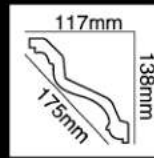

HG-7658
长度(Long):2400mm
面宽(Breath):165mm

HG-7659
长度(Long):2400mm
面宽(Breath):208mm

HG-7660
长度(Long):2400mm
面宽(Breath):180mm

HG-7661
长度(Long):2400mm
面宽(Breath):155mm

HG-7662
 长度(Long):2400mm
 面宽(Breath):175mm