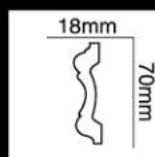

HG-8544
长度(Long):2400mm
面宽(Breath):56mm

HG-8545
长度(Long):2400mm
面宽(Breath):56mm

HG-8546
长度(Long):2400mm
面宽(Breath):60mm

HG-8547
长度(Long):2400mm
面宽(Breath):60mm

HG-8548
长度(Long):2400mm
面宽(Breath):60mm

HG-8549
长度(Long):2400mm
面宽(Breath):60mm

HG-8550
长度(Long):2400mm
面宽(Breath):60mm

HG-8551
长度(Long):2400mm
面宽(Breath):60mm

HG-8552
长度(Long):2400mm
面宽(Breath):60mm

HG-8553
长度(Long):2400mm
面宽(Breath):62mm

HG-8554
长度(Long):2400mm
面宽(Breath):65mm

HG-8555
长度(Long):2400mm
面宽(Breath):67mm

HG-8556
长度(Long):2400mm
面宽(Breath):70mm

HG-8557
长度(Long):2400mm
面宽(Breath):70mm

HG-8558
长度(Long):2400mm
面宽(Breath):70mm

HG-8559
长度(Long):2400mm
面宽(Breath):70mm

HG-8560
长度(Long):2400mm
面宽(Breath):70mm

HG-8561
长度(Long):2400mm
面宽(Breath):75mm