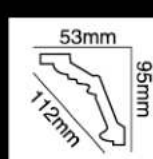

HG-7598
 长度(Long):2400mm
 面宽(Breath):128mm

HG-7599
 长度(Long):2400mm
 面宽(Breath):130mm

HG-7600
 长度(Long):2400mm
 面宽(Breath):107mm

HG-7601
 长度(Long):2400mm
 面宽(Breath):100mm

HG-7602
 长度(Long):2400mm
 面宽(Breath):127mm