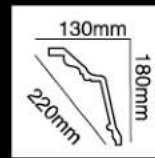

HG-7683
 长度(Long):2400mm
 面宽(Breath):217mm

HG-7684
 长度(Long):2400mm
 面宽(Breath):245mm

HG-7685
 长度(Long):2400mm
 面宽(Breath):245mm

HG-7686
长度(Long):2400mm
面宽(Breath):245mm

HG-7687
长度(Long):2400mm
面宽(Breath):190mm