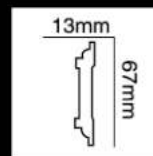

HG-6540

长度(Long):2400mm
面宽(Breath):67mm