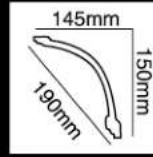

HG-7676
长度(Long):2400mm
面宽(Breath):190mm