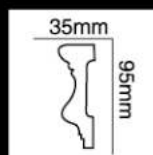

HG-8568
长度(Long):2400mm
面宽(Breath):80mm

HG-8569
长度(Long):2400mm
面宽(Breath):80mm

HG-8570
长度(Long):2400mm
面宽(Breath):80mm

HG-8571
长度(Long):2400mm
面宽(Breath):82mm

HG-8572
长度(Long):2400mm
面宽(Breath):86mm

HG-8573
长度(Long):2400mm
面宽(Breath):90mm

HG-8574
长度(Long):2400mm
面宽(Breath):93mm

HG-8575
长度(Long):2400mm
面宽(Breath):95mm

HG-8576
长度(Long):2400mm
面宽(Breath):95mm

HG-8577
长度(Long):2400mm
面宽(Breath):95mm

HG-8578
长度(Long):2400mm
面宽(Breath):100mm

HG-8579
长度(Long):2400mm
面宽(Breath):100mm