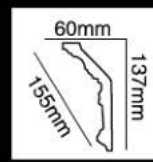

HG-7661
长度(Long):2400mm
面宽(Breath):155mm