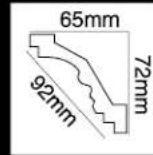

HG-7534 (描金)
長度 (Long) :2400 mm
面寬 (Breath) :92 mm
對花 (Pattern) :300mm

HG-7524 (描金)
長度 (Long) :2400 mm
面寬 (Breath) :100 mm
對花 (Pattern) :240 mm

HG-6559 (描銀)
長度 (Long) :2400 mm
面寬 (Breath) :84 mm
對花 (Pattern) :239 mm