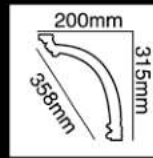

HG-7698
 长度(Long):2100mm
 面宽(Breath):405mm

HG-7699
 长度(Long):2400mm
 面宽(Breath):350mm

HG-7700
 长度(Long):2400mm
 面宽(Breath):496mm

HG-7701
 长度(Long):2400mm
 面宽(Breath):500mm

HG-7702
长度(Long):2400mm
面宽(Breath):358mm