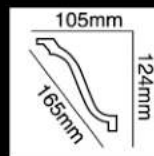

HG-7649
长度(Long):2400mm
面宽(Breath):165mm