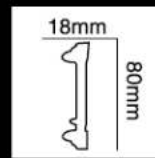

HG-6556

长度(Long):2400mm
面宽(Breath):80mm