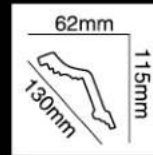

HG-7639
长度(Long):2400mm
面宽(Breath):130mm