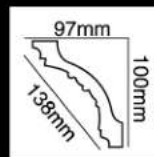

HG-7619
长度(Long):2400mm
面宽(Breath):138mm