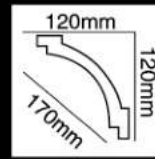

长度(Long):2400mm
面宽(Breath):165mm

HG-9602

长度(Long):2400mm
面宽(Breath):123mm

HG-9603

长度(Long):2400mm
面宽(Breath):160mm

HG-9604

长度(Long):2400mm
面宽(Breath):170mm

HG-9605

长度(Long):2400mm
面宽(Breath):160mm

HG-9606

长度(Long):2400mm
面宽(Breath):170mm

HG-9607
长度(Long):2400mm
面宽(Breath):170mm

HG-9608
长度(Long):2400mm
面宽(Breath):170mm

HG-9609
长度(Long):2400mm
面宽(Breath):170mm

HG-9610
长度(Long):2400mm
面宽(Breath):142mm

HG-9611
长度(Long):2400mm
面宽(Breath):158mm

HG-9612
长度(Long):2400mm
面宽(Breath):160mm

HG-9613
长度(Long):2400mm
面宽(Breath):178mm

HG-9614
长度(Long):2400mm
面宽(Breath):190mm

HG-9615
长度(Long):2400mm
面宽(Breath):190mm