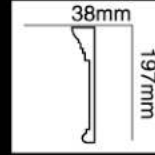

HG-6600

长度(Long):2400mm
面宽(Breath):197mm