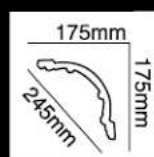

HG-7685
长度(Long):2400mm
面宽(Breath):245mm