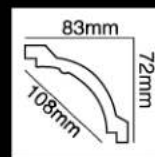

HG-7527
长度(Long):2400mm
面宽(Breath):100mm

HG-7528
长度(Long):2400mm
面宽(Breath):100mm

HG-7529
长度(Long):2400mm
面宽(Breath):102mm

HG-7530
长度(Long):2400mm
面宽(Breath):90mm

HG-7531
长度(Long):2400mm
面宽(Breath):100mm

HG-7532
长度(Long):2400mm
面宽(Breath):104mm

HG-7533

长度(Long):2400mm
面宽(Breath):108mm

HG-7534

长度(Long):2400mm
面宽(Breath):92mm

HG-7535

长度(Long):2400mm
面宽(Breath):88mm

HG-7536

长度(Long):2400mm
面宽(Breath):110mm