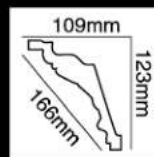

HG-7643
长度(Long):2400mm
面宽(Breath):167mm

HG-7644
长度(Long):2400mm
面宽(Breath):150mm

HG-7645
长度(Long):2400mm
面宽(Breath):160mm

HG-7646
 长度(Long):2400mm
 面宽(Breath):168mm

HG-7647
 长度(Long):2400mm
 面宽(Breath):159mm