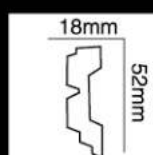

HG-8538
长度(Long):2400mm
面宽(Breath):50mm

HG-8539
长度(Long):2400mm
面宽(Breath):50mm

HG-8540
长度(Long):2400mm
面宽(Breath):50mm

HG-8541
长度(Long):2400mm
面宽(Breath):50mm

HG-8542
长度(Long):2400mm
面宽(Breath):50mm

HG-8543
长度(Long):2400mm
面宽(Breath):52mm

HG-8544
长度(Long):2400mm
面宽(Breath):56mm

HG-8545
长度(Long):2400mm
面宽(Breath):56mm

HG-8546
长度(Long):2400mm
面宽(Breath):60mm

HG-8547
长度(Long):2400mm
面宽(Breath):60mm

HG-8548
长度(Long):2400mm
面宽(Breath):60mm

HG-8549
长度(Long):2400mm
面宽(Breath):60mm