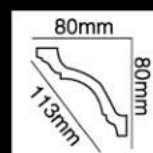

HG-9551
 长度(Long):2400mm
 面宽(Breath):96mm

HG-9552
 长度(Long):2400mm
 面宽(Breath):96mm

HG-9553
 长度(Long):2400mm
 面宽(Breath):102mm

HG-9554
 长度(Long):2400mm
 面宽(Breath):103mm

HG-9555
长度(Long):2400mm
面宽(Breath):94mm

HG-9556
长度(Long):2400mm
面宽(Breath):110mm

HG-9557
长度(Long):2400mm
面宽(Breath):113mm

HG-9558
长度(Long):2400mm
面宽(Breath):113mm

HG-9559
长度(Long):2400mm
面宽(Breath):113mm

HG-9560
长度(Long):2400mm
面宽(Breath):113mm

HG-9561
长度(Long):2400mm
面宽(Breath):120mm

HG-9562
长度(Long):2400mm
面宽(Breath):113mm

HG-9563
长度(Long):2400mm
面宽(Breath):93mm

HG-9564
 长度(Long):2400mm
 面宽(Breath):93mm

HG-9565
 长度(Long):2400mm
 面宽(Breath):113mm