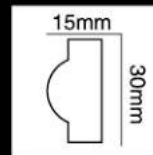

HG-8502
长度(Long):2400mm
面宽(Breath):15mm

HG-8503
长度(Long):2400mm
面宽(Breath):20mm

HG-8504
长度(Long):2400mm
面宽(Breath):20mm

HG-8505
长度(Long):2400mm
面宽(Breath):20mm

HG-8506
长度(Long):2400mm
面宽(Breath):24mm

HG-8507
长度(Long):2400mm
面宽(Breath):24mm

HG-8508
长度(Long):2400mm
面宽(Breath):25mm

HG-8509
长度(Long):2400mm
面宽(Breath):25mm

HG-8510
长度(Long):2400mm
面宽(Breath):25mm

HG-8511
长度(Long):2400mm
面宽(Breath):28mm

HG-8512
长度(Long):2400mm
面宽(Breath):30mm

HG-8513
长度(Long):2400mm
面宽(Breath):30mm

HG-8514
长度(Long):2400mm
面宽(Breath):30mm

HG-8515
长度(Long):2400mm
面宽(Breath):30mm

HG-8516
长度(Long):2400mm
面宽(Breath):30mm

HG-8517
长度(Long):2400mm
面宽(Breath):30mm

HG-8518
长度(Long):2400mm
面宽(Breath):30mm

HG-8519
长度(Long):2400mm
面宽(Breath):35mm