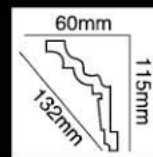

HG-7640
长度(Long):2400mm
面宽(Breath):132mm