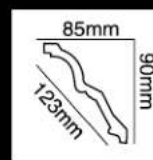

HG-7594
长度(Long):2400mm
面宽(Breath):123mm