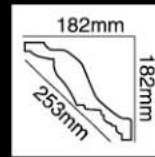

HG-7690
长度(Long):2400mm
面宽(Breath):253mm