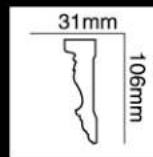

HG-6581

长度(Long):2400mm
面宽(Breath):106mm