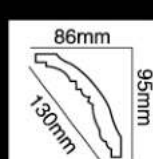

HG-7605
长度(Long):2400mm
面宽(Breath):130mm