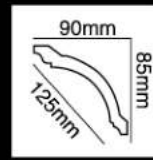

HG-7577
长度(Long):2400mm
面宽(Breath):100mm

HG-7578
长度(Long):2400mm
面宽(Breath):98mm

HG-7579
长度(Long):2400mm
面宽(Breath):115mm

HG-7580
长度(Long):2400mm
面宽(Breath):124mm

HG-7581
长度(Long):2400mm
面宽(Breath):125mm

HG-7582
 长度(Long):2400mm
 面宽(Breath):128mm