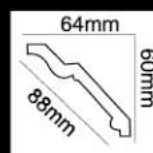

HG-7522 (描香檳銀)
 長度 (Long) :2400 mm
 面寬 (Breath) :100 mm
 對花 (Pattern) :271 mm

HG-7552 (金銀色)
 長度 (Long) :2400 mm
 面寬 (Breath) :107 mm
 對花 (Pattern) :200 mm

HG-7574 (金銀色)
 長度 (Long) :2400 mm
 面寬 (Breath) :113 mm
 對花 (Pattern) :49 mm

HG-7583 (水洗白)
 長度 (Long) :2400 mm
 面寬 (Breath) :94 mm
 對花 (Pattern) :43 mm

HG-7536 (水洗白)
 長度 (Long) :2400 mm
 面寬 (Breath) :110 mm
 對花 (Pattern) :70 mm

HG-7530 (仿古金)
 長度 (Long) :2400 mm
 面寬 (Breath) :90 mm
 對花 (Pattern) :50 mm

HG-7668 (仿古金)
 長度 (Long) :2400 mm
 面寬 (Breath) :162 mm
 對花 (Pattern) :155 mm

HG-7516 (仿古銀)
 長度 (Long) :2400 mm
 面寬 (Breath) :78 mm
 對花 (Pattern) :52 mm

HG-7512 (仿古銀)
 長度 (Long) :2400 mm
 面寬 (Breath) :88 mm
 對花 (Pattern) :62 mm

HG-6509 (仿古銅)
長度 (Long) :2400 mm
面寬 (Breath) :34 mm
對花 (Pattern) :40 mm

HG-6580 (仿古銅)
長度 (Long) :2400 mm
面寬 (Breath) :106 mm
對花 (Pattern) :237 mm

HG-7509 (水洗玫瑰金)
長度 (Long) :2400 mm
面寬 (Breath) :82 mm
對花 (Pattern) :240 mm