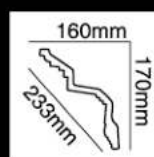

HG-7678
 长度(Long):2400mm
 面宽(Breath):216mm

HG-7679
 长度(Long):2400mm
 面宽(Breath):222mm

HG-7680
 长度(Long):2400mm
 面宽(Breath):228mm

HG-7681
 长度(Long):2400mm
 面宽(Breath):250mm

HG-7682
 长度(Long):2400mm
 面宽(Breath):233mm