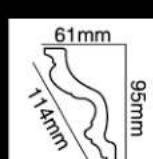

HG-7604
长度(Long):2400mm
面宽(Breath):114mm