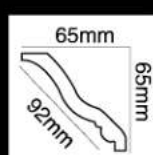

HG-9518
 长度(Long):2400mm
 面宽(Breath):68mm

HG-9519
长度(Long):2400mm
面宽(Breath):77mm

HG-9520
长度(Long):2400mm
面宽(Breath):76mm

HG-9521
长度(Long):2400mm
面宽(Breath):77mm

HG-9522
长度(Long):2400mm
面宽(Breath):85mm

HG-9523
长度(Long):2400mm
面宽(Breath):82mm

HG-9524
长度(Long):2400mm
面宽(Breath):82mm

HG-9525
长度(Long):2400mm
面宽(Breath):85mm

HG-9526
长度(Long):2400mm
面宽(Breath):88mm

HG-9527
长度(Long):2400mm
面宽(Breath):85mm

HG-9528
 长度(Long):2400mm
 面宽(Breath):86mm

HG-9529
 长度(Long):2400mm
 面宽(Breath):85mm

HG-9530
 长度(Long):2400mm
 面宽(Breath):85mm

HG-9531
 长度(Long):2400mm
 面宽(Breath):81mm

HG-9532
 长度(Long):2400mm
 面宽(Breath):81mm

HG-9533
 长度(Long):2400mm
 面宽(Breath):92mm

HG-9534
 长度(Long):2400mm
 面宽(Breath):88mm