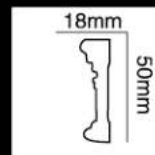

HG-6523
长度(Long):2400mm
面宽(Breath):50mm