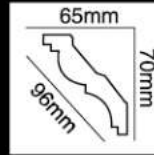

HG-9540
长度(Long):2400mm
面宽(Breath):100mm

HG-9541
长度(Long):2400mm
面宽(Breath):100mm

HG-9542
长度(Long):2400mm
面宽(Breath):98mm

HG-9543
长度(Long):2400mm
面宽(Breath):100mm

HG-9544
长度(Long):2400mm
面宽(Breath):80mm

HG-9545
长度(Long):2400mm
面宽(Breath):80mm

HG-9546
 长度(Long):2400mm
 面宽(Breath):99mm

HG-9547
 长度(Long):2400mm
 面宽(Breath):99mm

HG-9548
 长度(Long):2400mm
 面宽(Breath):99mm

HG-9549
 长度(Long):2400mm
 面宽(Breath):100mm

HG-9550
 长度(Long):2400mm
 面宽(Breath):96mm

HG-9551
 长度(Long):2400mm
 面宽(Breath):96mm

HG-9552
 长度(Long):2400mm
 面宽(Breath):96mm

HG-9553
 长度(Long):2400mm
 面宽(Breath):102mm

HG-9554
 长度(Long):2400mm
 面宽(Breath):103mm

HG-9555
长度(Long):2400mm
面宽(Breath):94mm