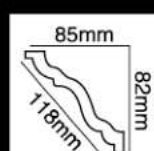

HG-9561
长度(Long):2400mm
面宽(Breath):120mm

HG-9562
长度(Long):2400mm
面宽(Breath):113mm

HG-9563
长度(Long):2400mm
面宽(Breath):93mm

HG-9564
 长度(Long):2400mm
 面宽(Breath):93mm

HG-9565
 长度(Long):2400mm
 面宽(Breath):113mm

HG-9566
 长度(Long):2400mm
 面宽(Breath):113mm

HG-9567
 长度(Long):2400mm
 面宽(Breath):113mm

HG-9568
 长度(Long):2400mm
 面宽(Breath):113mm

HG-9569
 长度(Long):2400mm
 面宽(Breath):113mm

HG-9570
 长度(Long):2400mm
 面宽(Breath):110mm

HG-9571
 长度(Long):2400mm
 面宽(Breath):110mm

HG-9572
 长度(Long):2400mm
 面宽(Breath):118mm

HG-9573
长度(Long):2400mm
面宽(Breath):118mm

HG-9574
长度(Long):2400mm
面宽(Breath):120mm

HG-9575
长度(Long):2400mm
面宽(Breath):110mm

HG-9576
长度(Long):2400mm
面宽(Breath):131mm

HG-9577
长度(Long):2400mm
面宽(Breath):130mm

HG-9578
长度(Long):2400mm
面宽(Breath):130mm

HG-9579
长度(Long):2400mm
面宽(Breath):118mm

HG-9580
长度(Long):2400mm
面宽(Breath):130mm