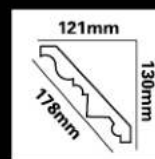

长度(Long):2400mm
面宽(Breath):165mm

HG-9602

长度(Long):2400mm
面宽(Breath):123mm

HG-9603

长度(Long):2400mm
面宽(Breath):160mm

HG-9604

长度(Long):2400mm
面宽(Breath):170mm

HG-9605

长度(Long):2400mm
面宽(Breath):160mm

HG-9606

长度(Long):2400mm
面宽(Breath):170mm

HG-9607
长度(Long):2400mm
面宽(Breath):170mm

HG-9608
长度(Long):2400mm
面宽(Breath):170mm

HG-9609
长度(Long):2400mm
面宽(Breath):170mm

HG-9610
长度(Long):2400mm
面宽(Breath):142mm

HG-9611
长度(Long):2400mm
面宽(Breath):158mm

HG-9612
长度(Long):2400mm
面宽(Breath):160mm

HG-9613
长度(Long):2400mm
面宽(Breath):178mm

HG-9614
长度(Long):2400mm
面宽(Breath):190mm

HG-9615
长度(Long):2400mm
面宽(Breath):190mm