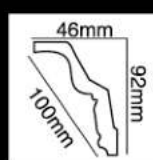

HG-7601
长度(Long):2400mm
面宽(Breath):100mm