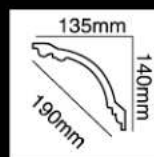

HG-7666
长度(Long):2400mm
面宽(Breath):190mm