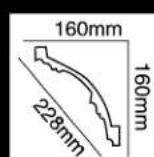

HG-7680
长度(Long):2400mm
面宽(Breath):228mm