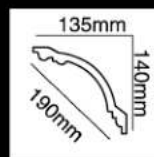

HG-7663
 长度(Long):2400mm
 面宽(Breath):156mm

HG-7664
 长度(Long):2400mm
 面宽(Breath):178mm

HG-7665
 长度(Long):2400mm
 面宽(Breath):189mm

HG-7666
 长度(Long):2400mm
 面宽(Breath):190mm

HG-7667
 长度(Long):2400mm
 面宽(Breath):190mm