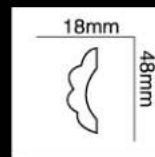

HG-6515
长度(Long):2400mm
面宽(Breath):44mm

HG-6516
长度(Long):2400mm
面宽(Breath):44mm

HG-6517
长度(Long):2400mm
面宽(Breath):45mm

HG-6518
长度(Long):2400mm
面宽(Breath):46mm

HG-6519
长度(Long):2400mm
面宽(Breath):48mm

HG-6520
长度(Long):2400mm
面宽(Breath):50mm