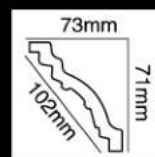

HG-7529
长度(Long):2400mm
面宽(Breath):102mm