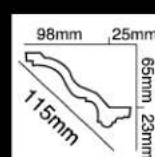

HG-9621
长度(Long):2400mm
面宽(Breath):197mm

HG-9622
长度(Long):2400mm
面宽(Breath):206mm

HG-9623
长度(Long):2400mm
面宽(Breath):170mm

HG-9624
长度(Long):2400mm
面宽(Breath):225mm

HG-9625
长度(Long):2400mm
面宽(Breath):225mm

HG-9626
长度(Long):2400mm
面宽(Breath):238mm

HG-9627
长度(Long):2400mm
面宽(Breath):280mm

HG-9628
 长度(Long):2400mm
 面宽(Breath):305mm

HG-9629
 长度(Long):2400mm
 面宽(Breath):255mm

HG-9630
 长度(Long):2400mm
 面宽(Breath):280mm

HG-9631
 长度(Long):2400mm
 面宽(Breath):350mm

HG-9632
 长度(Long):2400mm
HG-9632L
 长度(Long):3600mm
 面宽(Breath):85mm

HG-9633
 长度(Long):2400mm
HG-9633L
 长度(Long):3600mm
 面宽(Breath):115mm

HG-8501
长度(Long):2400mm
面宽(Breath):15mm