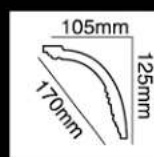

HG-7648
 长度(Long):2400mm
 面宽(Breath):166mm

HG-7649
 长度(Long):2400mm
 面宽(Breath):165mm

HG-7650
 长度(Long):2400mm
 面宽(Breath):180mm

HG-7651
 长度(Long):2400mm
 面宽(Breath):157mm

HG-7652
 长度(Long):2400mm
 面宽(Breath):145mm