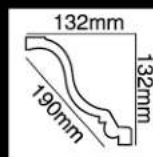

长度(Long):2400mm
面宽(Breath):165mm

HG-9602

长度(Long):2400mm
面宽(Breath):123mm

HG-9603

长度(Long):2400mm
面宽(Breath):160mm

HG-9604

长度(Long):2400mm
面宽(Breath):170mm

HG-9605

长度(Long):2400mm
面宽(Breath):160mm

HG-9606

长度(Long):2400mm
面宽(Breath):170mm

HG-9607
长度(Long):2400mm
面宽(Breath):170mm

HG-9608
长度(Long):2400mm
面宽(Breath):170mm

HG-9609
长度(Long):2400mm
面宽(Breath):170mm

HG-9610
长度(Long):2400mm
面宽(Breath):142mm

HG-9611
长度(Long):2400mm
面宽(Breath):158mm

HG-9612
长度(Long):2400mm
面宽(Breath):160mm

HG-9613
长度(Long):2400mm
面宽(Breath):178mm

HG-9614
长度(Long):2400mm
面宽(Breath):190mm

HG-9615
长度(Long):2400mm
面宽(Breath):190mm