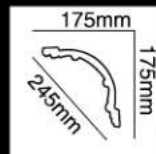

面寬 (Breath) :245 mm

HG-7685

長度 (Long) :2400 mm

面寬 (Breath) :245 mm

HG-7686

長度 (Long) :2400 mm

面寬 (Breath) :245 mm

HG-7676
長度 (Long) :2400 mm
面寬 (Breath) :190 mm
對花 (Pattern) :1140 mm