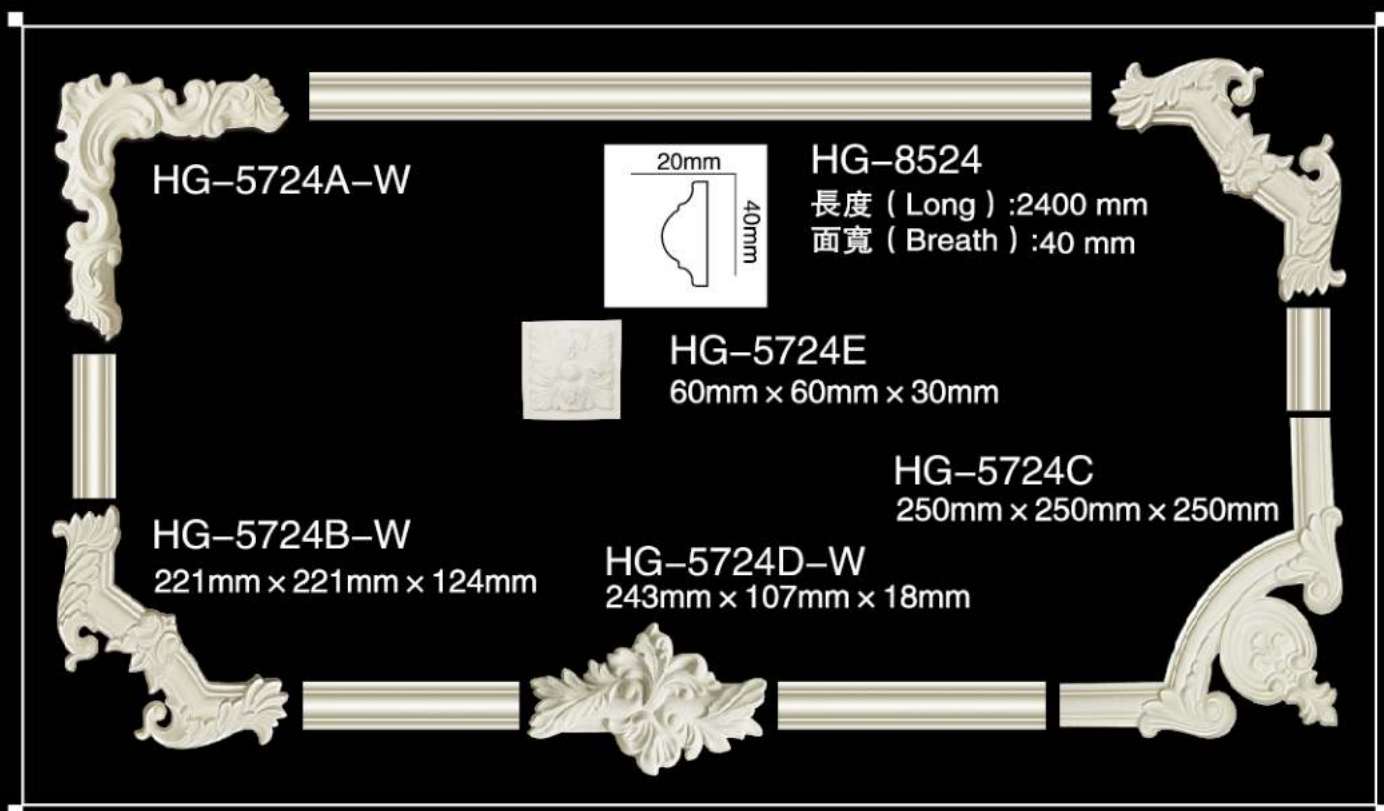

245mm × 245mm × 25mm

HG-5719A-W

400mm × 280mm × 24mm

HG-8511

长度 (Long) : 2400 mm
面宽 (Breath) : 28 mm

HG-5719B-W

400mm × 280mm × 24mm

HG-5719C

220mm × 220mm × 13mm

HG-5730A-W
480mm x 300mm x 40mm

HG-5730C
280mm x 280mm x 35mm

HG-5730B-W
480mm x 300mm x 40mm

HG-8534
長度 (Long) : 2400 mm
面寬 (Breath) : 50 mm

HG-8545
長度 (Long) : 2400 mm
面寬 (Breath) : 56 mm