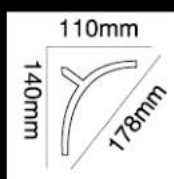

HG-9636

長度 (Long) : 2400 mm
面寬 (Breath) : 178 mm