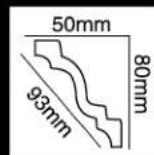

HG-9551
 长度(Long):2400mm
 面宽(Breath):96mm

HG-9552
 长度(Long):2400mm
 面宽(Breath):96mm

HG-9553
 长度(Long):2400mm
 面宽(Breath):102mm

HG-9554
 长度(Long):2400mm
 面宽(Breath):103mm

HG-9555
长度(Long):2400mm
面宽(Breath):94mm

HG-9556
长度(Long):2400mm
面宽(Breath):110mm

HG-9557
长度(Long):2400mm
面宽(Breath):113mm

HG-9558
长度(Long):2400mm
面宽(Breath):113mm

HG-9559
长度(Long):2400mm
面宽(Breath):113mm

HG-9560
长度(Long):2400mm
面宽(Breath):113mm

HG-9561
长度(Long):2400mm
面宽(Breath):120mm

HG-9562
长度(Long):2400mm
面宽(Breath):113mm

HG-9563
长度(Long):2400mm
面宽(Breath):93mm

HG-9564
 长度(Long):2400mm
 面宽(Breath):93mm

HG-9565
 长度(Long):2400mm
 面宽(Breath):113mm