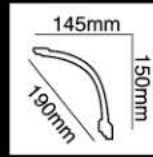

HG-7675
长度(Long):2400mm
面宽(Breath):190mm