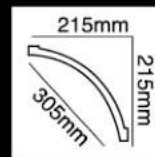

HG-9616
长度(Long):2400mm
面宽(Breath):178mm

HG-9617
长度(Long):2400mm
面宽(Breath):180mm

HG-9618
长度(Long):2400mm
面宽(Breath):254mm

HG-9619
长度(Long):2400mm
面宽(Breath):215mm

HG-9620
长度(Long):2400mm
面宽(Breath):190mm

HG-9621
长度(Long):2400mm
面宽(Breath):197mm

HG-9622
长度(Long):2400mm
面宽(Breath):206mm

HG-9623
长度(Long):2400mm
面宽(Breath):170mm

HG-9624
长度(Long):2400mm
面宽(Breath):225mm

HG-9625
长度(Long):2400mm
面宽(Breath):225mm

HG-9626
长度(Long):2400mm
面宽(Breath):238mm

HG-9627
长度(Long):2400mm
面宽(Breath):280mm

HG-9628
 长度(Long):2400mm
 面宽(Breath):305mm

HG-9629
 长度(Long):2400mm
 面宽(Breath):255mm

HG-9630
 长度(Long):2400mm
 面宽(Breath):280mm