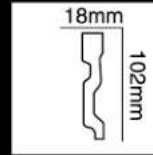

HG-8574
长度(Long):2400mm
面宽(Breath):93mm

HG-8575
长度(Long):2400mm
面宽(Breath):95mm

HG-8576
长度(Long):2400mm
面宽(Breath):95mm

HG-8577
长度(Long):2400mm
面宽(Breath):95mm

HG-8578
长度(Long):2400mm
面宽(Breath):100mm

HG-8579
长度(Long):2400mm
面宽(Breath):100mm

HG-8580
长度(Long):2400mm
面宽(Breath):100mm

HG-8581
长度(Long):2400mm
面宽(Breath):100mm

HG-8582
长度(Long):2400mm
面宽(Breath):100mm

HG-8583
长度(Long):2400mm
面宽(Breath):100mm

HG-8584
长度(Long):2400mm
面宽(Breath):100mm

HG-8585
长度(Long):2400mm
面宽(Breath):100mm

HG-8586
长度(Long):2400mm
面宽(Breath):100mm

HG-8587
长度(Long):2400mm
面宽(Breath):102mm

HG-8588
长度(Long):2400mm
面宽(Breath):102mm

HG-8589
长度(Long):2400mm
面宽(Breath):110mm