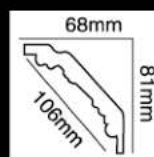

HG-7567
 长度(Long):2400mm
 面宽(Breath):113mm

HG-7568
 长度(Long):2400mm
 面宽(Breath):113mm

HG-7569
 长度(Long):2400mm
 面宽(Breath):113mm

HG-7570
 长度(Long):2400mm
 面宽(Breath):115mm

HG-7571
 长度(Long):2400mm
 面宽(Breath):133mm