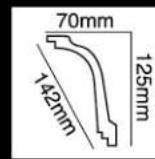

长度(Long):2400mm
面宽(Breath):165mm

HG-9602

长度(Long):2400mm
面宽(Breath):123mm

HG-9603

长度(Long):2400mm
面宽(Breath):160mm

HG-9604

长度(Long):2400mm
面宽(Breath):170mm

HG-9605

长度(Long):2400mm
面宽(Breath):160mm

HG-9606

长度(Long):2400mm
面宽(Breath):170mm

HG-9607
长度(Long):2400mm
面宽(Breath):170mm

HG-9608
长度(Long):2400mm
面宽(Breath):170mm

HG-9609
长度(Long):2400mm
面宽(Breath):170mm

HG-9610
长度(Long):2400mm
面宽(Breath):142mm

HG-9611
长度(Long):2400mm
面宽(Breath):158mm

HG-9612
长度(Long):2400mm
面宽(Breath):160mm

HG-9613
长度(Long):2400mm
面宽(Breath):178mm

HG-9614
长度(Long):2400mm
面宽(Breath):190mm

HG-9615
长度(Long):2400mm
面宽(Breath):190mm