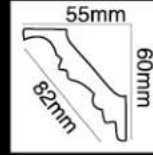

HG-7583 (水洗白)
 長度 (Long) :2400 mm
 面寬 (Breath) :94 mm
 對花 (Pattern) :43 mm

HG-7536 (水洗白)
 長度 (Long) :2400 mm
 面寬 (Breath) :110 mm
 對花 (Pattern) :70 mm

HG-7530 (仿古金)
 長度 (Long) :2400 mm
 面寬 (Breath) :90 mm
 對花 (Pattern) :50 mm

HG-7668 (仿古金)
 長度 (Long) :2400 mm
 面寬 (Breath) :162 mm
 對花 (Pattern) :155 mm

HG-7516 (仿古銀)
 長度 (Long) :2400 mm
 面寬 (Breath) :78 mm
 對花 (Pattern) :52 mm

HG-7512 (仿古銀)
 長度 (Long) :2400 mm
 面寬 (Breath) :88 mm
 對花 (Pattern) :62 mm

HG-6509 (仿古銅)
長度 (Long) :2400 mm
面寬 (Breath) :34 mm
對花 (Pattern) :40 mm

HG-6580 (仿古銅)
長度 (Long) :2400 mm
面寬 (Breath) :106 mm
對花 (Pattern) :237 mm

HG-7509 (水洗玫瑰金)
長度 (Long) :2400 mm
面寬 (Breath) :82 mm
對花 (Pattern) :240 mm