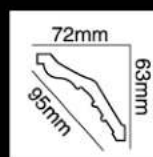

HG-7501
 长度(Long):2400mm
 面宽(Breath):68mm

HG-7502
 长度(Long):2400mm
 面宽(Breath):72mm

HG-7503
 长度(Long):2400mm
 面宽(Breath):73mm

HG-7504
 长度(Long):2400mm
 面宽(Breath):77mm

HG-7505
 长度(Long):2400mm
 面宽(Breath):77mm

HG-7506
 长度(Long):2400mm
 面宽(Breath):85mm

HG-7507
 长度(Long):2400mm
 面宽(Breath):84mm

HG-7508
 长度(Long):2400mm
 面宽(Breath):85mm

HG-7509
长度(Long):2400mm
面宽(Breath):82mm

HG-7510
长度(Long):2400mm
面宽(Breath):83mm

HG-7511
长度(Long):2400mm
面宽(Breath):86mm

HG-7512
长度(Long):2400mm
面宽(Breath):88mm

HG-7513
长度(Long):2400mm
面宽(Breath):90mm

HG-7514
长度(Long):2400mm
面宽(Breath):95mm

HG-7515
长度(Long):2400mm
面宽(Breath):90mm

HG-7516
长度(Long):2400mm
面宽(Breath):78mm