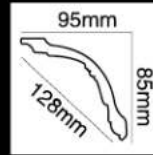

HG-7668 (仿古金)
 長度 (Long) :2400 mm
 面寬 (Breath) :162 mm
 對花 (Pattern) :155 mm

HG-7516 (仿古銀)
 長度 (Long) :2400 mm
 面寬 (Breath) :78 mm
 對花 (Pattern) :52 mm

HG-7512 (仿古銀)
 長度 (Long) :2400 mm
 面寬 (Breath) :88 mm
 對花 (Pattern) :62 mm

HG-6509 (仿古銅)
長度 (Long) :2400 mm
面寬 (Breath) :34 mm
對花 (Pattern) :40 mm

HG-6580 (仿古銅)
長度 (Long) :2400 mm
面寬 (Breath) :106 mm
對花 (Pattern) :237 mm

HG-7509 (水洗玫瑰金)
長度 (Long) :2400 mm
面寬 (Breath) :82 mm
對花 (Pattern) :240 mm

HG-7546 (水洗玫瑰銀)
長度 (Long) :2400 mm
面寬 (Breath) :84 mm
對花 (Pattern) :152 mm

HG-7582 (銀色玫瑰金)
長度 (Long) :2400 mm
面寬 (Breath) :128 mm
對花 (Pattern) :99 mm

HG-6549 (仿紅木)
長度 (Long) :2400 mm
面寬 (Breath) :80 mm
對花 (Pattern) :60 mm