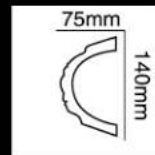

HG-6591
长度(Long):2400mm
面宽(Breath):140mm