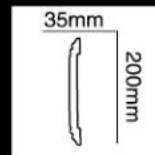

长度(Long):2400mm
面宽(Breath):200mm

HG-6603

长度(Long):2400mm
面宽(Breath):200mm

HG-6604

长度(Long):2400mm
面宽(Breath):200mm

HG-6605

长度(Long):2400mm
面宽(Breath):200mm

HG-6606