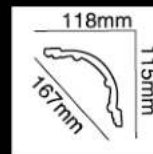

HG-7638
长度(Long):2400mm
面宽(Breath):153mm

HG-7639
长度(Long):2400mm
面宽(Breath):130mm

HG-7640
长度(Long):2400mm
面宽(Breath):132mm

HG-7641
长度(Long):2400mm
面宽(Breath):167mm

HG-7642
长度(Long):2400mm
面宽(Breath):167mm