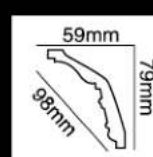

HG-7553
长度(Long):2400mm
面宽(Breath):98mm