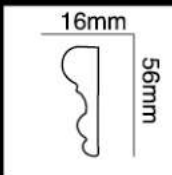

220mm × 220mm × 13mm

HG-5730A-W
480mm x 300mm x 40mm

HG-5730C
280mm x 280mm x 35mm

HG-5730B-W
480mm x 300mm x 40mm

HG-8534
長度 (Long) : 2400 mm
面寬 (Breath) : 50 mm

HG-8545
長度 (Long) : 2400 mm
面寬 (Breath) : 56 mm