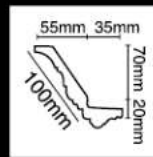

HG-7706
长度(Long):3600mm
面宽(Breath):100mm