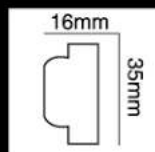

HG-8522
长度(Long):2400mm
面宽(Breath):35mm