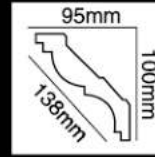

HG-9576
长度(Long):2400mm
面宽(Breath):131mm

HG-9577
长度(Long):2400mm
面宽(Breath):130mm

HG-9578
长度(Long):2400mm
面宽(Breath):130mm

HG-9579
长度(Long):2400mm
面宽(Breath):118mm

HG-9580
长度(Long):2400mm
面宽(Breath):130mm

HG-9581
长度(Long):2400mm
面宽(Breath):140mm

HG-9582
长度(Long):2400mm
面宽(Breath):142mm

HG-9583
长度(Long):2400mm
面宽(Breath):140mm

HG-9584
长度(Long):2400mm
面宽(Breath):140mm

HG-9585
长度(Long):2400mm
面宽(Breath):140mm

HG-9586
长度(Long):2400mm
面宽(Breath):138mm

HG-9587
长度(Long):2400mm
面宽(Breath):140mm

HG-9588
长度(Long):2400mm
面宽(Breath):140mm

HG-9589
长度(Long):2400mm
面宽(Breath):141mm

HG-9590
长度(Long):2400mm
面宽(Breath):141mm

HG-9591
长度(Long):2400mm
面宽(Breath):141mm

HG-9592
长度(Long):2400mm
面宽(Breath):135mm

HG-9593
长度(Long):2400mm
面宽(Breath):138mm

HG-9594
长度(Long):2400mm
面宽(Breath):138mm

HG-9595
长度(Long):2400mm
面宽(Breath):140mm