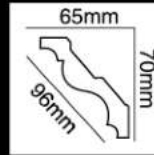

HG-9540
长度(Long):2400mm
面宽(Breath):100mm

HG-9541
长度(Long):2400mm
面宽(Breath):100mm

HG-9542
长度(Long):2400mm
面宽(Breath):98mm

HG-9543
长度(Long):2400mm
面宽(Breath):100mm

HG-9544
长度(Long):2400mm
面宽(Breath):80mm

HG-9545
长度(Long):2400mm
面宽(Breath):80mm

HG-9546
 长度(Long):2400mm
 面宽(Breath):99mm

HG-9547
 长度(Long):2400mm
 面宽(Breath):99mm

HG-9548
 长度(Long):2400mm
 面宽(Breath):99mm

HG-9549
 长度(Long):2400mm
 面宽(Breath):100mm

HG-9550
 长度(Long):2400mm
 面宽(Breath):96mm

HG-9551
 长度(Long):2400mm
 面宽(Breath):96mm

HG-9552
 长度(Long):2400mm
 面宽(Breath):96mm

HG-9553
 长度(Long):2400mm
 面宽(Breath):102mm

HG-9554
 长度(Long):2400mm
 面宽(Breath):103mm

HG-9555
长度(Long):2400mm
面宽(Breath):94mm