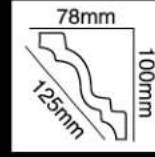

HG-9581
长度(Long):2400mm
面宽(Breath):140mm

HG-9582
长度(Long):2400mm
面宽(Breath):142mm

HG-9583
长度(Long):2400mm
面宽(Breath):140mm

HG-9584
长度(Long):2400mm
面宽(Breath):140mm

HG-9585
长度(Long):2400mm
面宽(Breath):140mm

HG-9586
长度(Long):2400mm
面宽(Breath):138mm

HG-9587
长度(Long):2400mm
面宽(Breath):140mm

HG-9588
长度(Long):2400mm
面宽(Breath):140mm

HG-9589
长度(Long):2400mm
面宽(Breath):141mm

HG-9590
长度(Long):2400mm
面宽(Breath):141mm

HG-9591
长度(Long):2400mm
面宽(Breath):141mm

HG-9592
长度(Long):2400mm
面宽(Breath):135mm

HG-9593
长度(Long):2400mm
面宽(Breath):138mm

HG-9594
长度(Long):2400mm
面宽(Breath):138mm

HG-9595
长度(Long):2400mm
面宽(Breath):140mm

HG-9596
长度(Long):2400mm
面宽(Breath):140mm

HG-9597
长度(Long):2400mm
面宽(Breath):127mm

HG-9598
长度(Long):2400mm
面宽(Breath):125mm

HG-9599

长度(Long):2400mm
面宽(Breath):127mm

HG-9600

长度(Long):2400mm
面宽(Breath):160mm

HG-9601