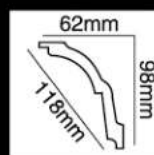

HG-9566
 长度(Long):2400mm
 面宽(Breath):113mm

HG-9567
 长度(Long):2400mm
 面宽(Breath):113mm

HG-9568
 长度(Long):2400mm
 面宽(Breath):113mm

HG-9569
 长度(Long):2400mm
 面宽(Breath):113mm

HG-9570
 长度(Long):2400mm
 面宽(Breath):110mm

HG-9571
 长度(Long):2400mm
 面宽(Breath):110mm

HG-9572
 长度(Long):2400mm
 面宽(Breath):118mm

HG-9573
长度(Long):2400mm
面宽(Breath):118mm

HG-9574
长度(Long):2400mm
面宽(Breath):120mm

HG-9575
长度(Long):2400mm
面宽(Breath):110mm

HG-9576
长度(Long):2400mm
面宽(Breath):131mm

HG-9577
长度(Long):2400mm
面宽(Breath):130mm

HG-9578
长度(Long):2400mm
面宽(Breath):130mm

HG-9579
长度(Long):2400mm
面宽(Breath):118mm

HG-9580
长度(Long):2400mm
面宽(Breath):130mm