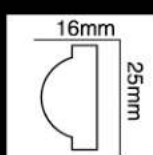

HG-9626
长度(Long):2400mm
面宽(Breath):238mm

HG-9627
长度(Long):2400mm
面宽(Breath):280mm

HG-9628
 长度(Long):2400mm
 面宽(Breath):305mm

HG-9629
 长度(Long):2400mm
 面宽(Breath):255mm

HG-9630
 长度(Long):2400mm
 面宽(Breath):280mm

HG-9631
 长度(Long):2400mm
 面宽(Breath):350mm

HG-9632
 长度(Long):2400mm
HG-9632L
 长度(Long):3600mm
 面宽(Breath):85mm

HG-9633
 长度(Long):2400mm
HG-9633L
 长度(Long):3600mm
 面宽(Breath):115mm

HG-8501
长度(Long):2400mm
面宽(Breath):15mm

HG-8502
长度(Long):2400mm
面宽(Breath):15mm

HG-8503
长度(Long):2400mm
面宽(Breath):20mm

HG-8504
长度(Long):2400mm
面宽(Breath):20mm

HG-8505
长度(Long):2400mm
面宽(Breath):20mm

HG-8506
长度(Long):2400mm
面宽(Breath):24mm

HG-8507
长度(Long):2400mm
面宽(Breath):24mm

HG-8508
长度(Long):2400mm
面宽(Breath):25mm

HG-8509
长度(Long):2400mm
面宽(Breath):25mm

HG-8510
长度(Long):2400mm
面宽(Breath):25mm

HG-8511
长度(Long):2400mm
面宽(Breath):28mm

HG-8512
长度(Long):2400mm
面宽(Breath):30mm

HG-8513
长度(Long):2400mm
面宽(Breath):30mm