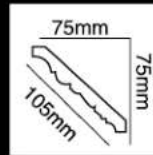

HG-7542
长度(Long):2400mm
面宽(Breath):105mm