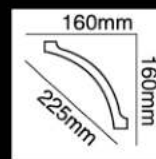

HG-9611
长度(Long):2400mm
面宽(Breath):158mm

HG-9612
长度(Long):2400mm
面宽(Breath):160mm

HG-9613
长度(Long):2400mm
面宽(Breath):178mm

HG-9614
长度(Long):2400mm
面宽(Breath):190mm

HG-9615
长度(Long):2400mm
面宽(Breath):190mm

HG-9616
长度(Long):2400mm
面宽(Breath):178mm

HG-9617
长度(Long):2400mm
面宽(Breath):180mm

HG-9618
长度(Long):2400mm
面宽(Breath):254mm

HG-9619
长度(Long):2400mm
面宽(Breath):215mm

HG-9620
长度(Long):2400mm
面宽(Breath):190mm

HG-9621
长度(Long):2400mm
面宽(Breath):197mm

HG-9622
长度(Long):2400mm
面宽(Breath):206mm

HG-9623
长度(Long):2400mm
面宽(Breath):170mm

HG-9624
长度(Long):2400mm
面宽(Breath):225mm

HG-9625
长度(Long):2400mm
面宽(Breath):225mm

HG-9626
长度(Long):2400mm
面宽(Breath):238mm

HG-9627
长度(Long):2400mm
面宽(Breath):280mm

HG-9628
 长度(Long):2400mm
 面宽(Breath):305mm

HG-9629
 长度(Long):2400mm
 面宽(Breath):255mm

HG-9630
 长度(Long):2400mm
 面宽(Breath):280mm