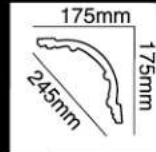

HG-7684

長度 (Long) :2400 mm

面寬 (Breath) :245 mm