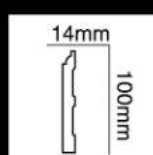

HG-8568
长度(Long):2400mm
面宽(Breath):80mm

HG-8569
长度(Long):2400mm
面宽(Breath):80mm

HG-8570
长度(Long):2400mm
面宽(Breath):80mm

HG-8571
长度(Long):2400mm
面宽(Breath):82mm

HG-8572
长度(Long):2400mm
面宽(Breath):86mm

HG-8573
长度(Long):2400mm
面宽(Breath):90mm

HG-8574
长度(Long):2400mm
面宽(Breath):93mm

HG-8575
长度(Long):2400mm
面宽(Breath):95mm

HG-8576
长度(Long):2400mm
面宽(Breath):95mm

HG-8577
长度(Long):2400mm
面宽(Breath):95mm

HG-8578
长度(Long):2400mm
面宽(Breath):100mm

HG-8579
长度(Long):2400mm
面宽(Breath):100mm