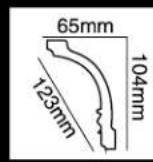

HG-7618
 长度(Long):2400mm
 面宽(Breath):136mm

HG-7619
 长度(Long):2400mm
 面宽(Breath):138mm

HG-7620
 长度(Long):2400mm
 面宽(Breath):116mm

HG-7621
 长度(Long):2400mm
 面宽(Breath):115mm

HG-7622
长度(Long):2400mm
面宽(Breath):120mm

HG-7623
长度(Long):2400mm
面宽(Breath):123mm

HG-7624
长度(Long):2400mm
面宽(Breath):123mm

HG-7625
长度(Long):2400mm
面宽(Breath):130mm

HG-7626
长度(Long):2400mm
面宽(Breath):140mm

HG-7627
长度(Long):2400mm
面宽(Breath):140mm