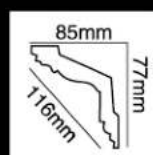

HG-7541
长度(Long):2400mm
面宽(Breath):100mm

HG-7542
长度(Long):2400mm
面宽(Breath):105mm

HG-7543
长度(Long):2400mm
面宽(Breath):107mm

HG-7544
长度(Long):2400mm
面宽(Breath):110mm

HG-7545
长度(Long):2400mm
面宽(Breath):103mm

HG-7546
长度(Long):2400mm
面宽(Breath):84mm

HG-7547
长度(Long):2400mm
面宽(Breath):115mm

HG-7548
长度(Long):2400mm
面宽(Breath):116mm

HG-7549
 长度(Long):2400mm
 面宽(Breath):108mm

HG-7550
 长度(Long):2400mm
 面宽(Breath):93mm