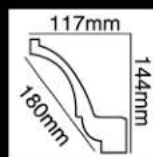

长度(Long):2400mm
面宽(Breath):160mm

HG-9606

长度(Long):2400mm
面宽(Breath):170mm

HG-9607
长度(Long):2400mm
面宽(Breath):170mm

HG-9608
长度(Long):2400mm
面宽(Breath):170mm

HG-9609
长度(Long):2400mm
面宽(Breath):170mm

HG-9610
长度(Long):2400mm
面宽(Breath):142mm

HG-9611
长度(Long):2400mm
面宽(Breath):158mm

HG-9612
长度(Long):2400mm
面宽(Breath):160mm

HG-9613
长度(Long):2400mm
面宽(Breath):178mm

HG-9614
长度(Long):2400mm
面宽(Breath):190mm

HG-9615
长度(Long):2400mm
面宽(Breath):190mm

HG-9616
长度(Long):2400mm
面宽(Breath):178mm

HG-9617
长度(Long):2400mm
面宽(Breath):180mm

HG-9618
长度(Long):2400mm
面宽(Breath):254mm

HG-9619
长度(Long):2400mm
面宽(Breath):215mm

HG-9620
长度(Long):2400mm
面宽(Breath):190mm