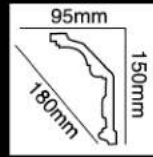

HG-7670
长度(Long):2400mm
面宽(Breath):180mm