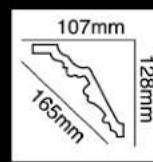

HG-7653
 长度(Long):2400mm
 面宽(Breath):170mm

HG-7654
长度(Long):2400mm
面宽(Breath):178mm

HG-7655
长度(Long):2400mm
面宽(Breath):140mm

HG-7656
长度(Long):2400mm
面宽(Breath):182mm

HG-7657
长度(Long):2400mm
面宽(Breath):146mm