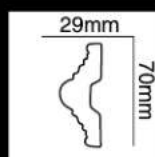

HG-8544
长度(Long):2400mm
面宽(Breath):56mm

HG-8545
长度(Long):2400mm
面宽(Breath):56mm

HG-8546
长度(Long):2400mm
面宽(Breath):60mm

HG-8547
长度(Long):2400mm
面宽(Breath):60mm

HG-8548
长度(Long):2400mm
面宽(Breath):60mm

HG-8549
长度(Long):2400mm
面宽(Breath):60mm

HG-8550
长度(Long):2400mm
面宽(Breath):60mm

HG-8551
长度(Long):2400mm
面宽(Breath):60mm

HG-8552
长度(Long):2400mm
面宽(Breath):60mm

HG-8553
长度(Long):2400mm
面宽(Breath):62mm

HG-8554
长度(Long):2400mm
面宽(Breath):65mm

HG-8555
长度(Long):2400mm
面宽(Breath):67mm

HG-8556
长度(Long):2400mm
面宽(Breath):70mm

HG-8557
长度(Long):2400mm
面宽(Breath):70mm

HG-8558
长度(Long):2400mm
面宽(Breath):70mm

HG-8559
长度(Long):2400mm
面宽(Breath):70mm

HG-8560
长度(Long):2400mm
面宽(Breath):70mm

HG-8561
长度(Long):2400mm
面宽(Breath):75mm