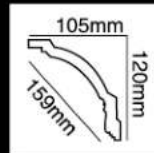

HG-7643
长度(Long):2400mm
面宽(Breath):167mm

HG-7644
长度(Long):2400mm
面宽(Breath):150mm

HG-7645
长度(Long):2400mm
面宽(Breath):160mm

HG-7646
 长度(Long):2400mm
 面宽(Breath):168mm

HG-7647
 长度(Long):2400mm
 面宽(Breath):159mm