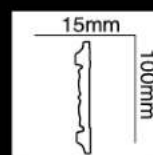

长度(Long):2400mm
面宽(Breath):100mm

HG-6572

长度(Long):2400mm
面宽(Breath):100mm

HG-6573

长度(Long):2400mm
面宽(Breath):100mm

HG-6574

长度(Long):2400mm
面宽(Breath):100mm

HG-6575