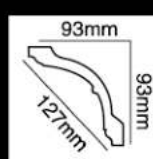

HG-7598
 长度(Long):2400mm
 面宽(Breath):128mm

HG-7599
 长度(Long):2400mm
 面宽(Breath):130mm

HG-7600
 长度(Long):2400mm
 面宽(Breath):107mm

HG-7601
 长度(Long):2400mm
 面宽(Breath):100mm

HG-7602
 长度(Long):2400mm
 面宽(Breath):127mm