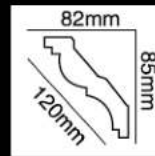

HG-7625L
长度(Long):3600mm
面宽(Breath):130mm
对花(Pattern):38mm

HG-7610L
长度(Long):3600mm
面宽(Breath):137mm
对花(Pattern):115mm

HG-9523L
长度(Long):3600mm
面宽(Breath):82mm

HG-9541L
长度(Long):3600mm
面宽(Breath):100mm

HG-9561L
长度(Long):3600mm
面宽(Breath):120mm