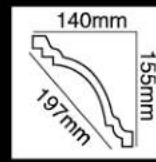

HG-9611
长度(Long):2400mm
面宽(Breath):158mm

HG-9612
长度(Long):2400mm
面宽(Breath):160mm

HG-9613
长度(Long):2400mm
面宽(Breath):178mm

HG-9614
长度(Long):2400mm
面宽(Breath):190mm

HG-9615
长度(Long):2400mm
面宽(Breath):190mm

HG-9616
长度(Long):2400mm
面宽(Breath):178mm

HG-9617
长度(Long):2400mm
面宽(Breath):180mm

HG-9618
长度(Long):2400mm
面宽(Breath):254mm

HG-9619
长度(Long):2400mm
面宽(Breath):215mm

HG-9620
长度(Long):2400mm
面宽(Breath):190mm

HG-9621
长度(Long):2400mm
面宽(Breath):197mm

HG-9622
长度(Long):2400mm
面宽(Breath):206mm

HG-9623
长度(Long):2400mm
面宽(Breath):170mm

HG-9624
长度(Long):2400mm
面宽(Breath):225mm

HG-9625
长度(Long):2400mm
面宽(Breath):225mm

HG-9626
长度(Long):2400mm
面宽(Breath):238mm

HG-9627
长度(Long):2400mm
面宽(Breath):280mm

HG-9628
 长度(Long):2400mm
 面宽(Breath):305mm

HG-9629
 长度(Long):2400mm
 面宽(Breath):255mm

HG-9630
 长度(Long):2400mm
 面宽(Breath):280mm