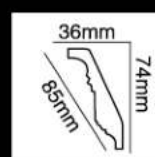

HG-7538

长度(Long):2400mm
面宽(Breath):85mm