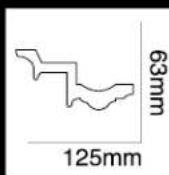

大方型灯池

HG-4141
HG-4141L

2400 x 290 x 190mm
3600 x 290 x 190mm

HG-4142
HG-4142L

2400 x 125 x 63mm
3600 x 125 x 63mm

HG-4143

HG-4144

HG-4145

HG-4146