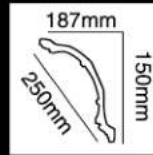

HG-7674
长度(Long):2400mm
面宽(Breath):250mm