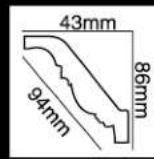

HG-7577
长度(Long):2400mm
面宽(Breath):100mm

HG-7578
长度(Long):2400mm
面宽(Breath):98mm

HG-7579
长度(Long):2400mm
面宽(Breath):115mm

HG-7580
长度(Long):2400mm
面宽(Breath):124mm

HG-7581
长度(Long):2400mm
面宽(Breath):125mm

HG-7582
 长度(Long):2400mm
 面宽(Breath):128mm