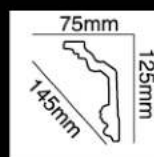

HG-7648
 长度(Long):2400mm
 面宽(Breath):166mm

HG-7649
 长度(Long):2400mm
 面宽(Breath):165mm

HG-7650
 长度(Long):2400mm
 面宽(Breath):180mm

HG-7651
 长度(Long):2400mm
 面宽(Breath):157mm

HG-7652
 长度(Long):2400mm
 面宽(Breath):145mm