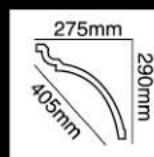

HG-7693
长度(Long):2400mm
面宽(Breath):230mm

HG-7694
 长度(Long):2400mm
 面宽(Breath):270mm

HG-7695
 长度(Long):2400mm
 面宽(Breath):260mm

HG-7696
 长度(Long):2400mm
 面宽(Breath):350mm

HG-7697
 长度(Long):2400mm
 面宽(Breath):374mm