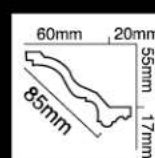

HG-9621
长度(Long):2400mm
面宽(Breath):197mm

HG-9622
长度(Long):2400mm
面宽(Breath):206mm

HG-9623
长度(Long):2400mm
面宽(Breath):170mm

HG-9624
长度(Long):2400mm
面宽(Breath):225mm

HG-9625
长度(Long):2400mm
面宽(Breath):225mm

HG-9626
长度(Long):2400mm
面宽(Breath):238mm

HG-9627
长度(Long):2400mm
面宽(Breath):280mm

HG-9628
 长度(Long):2400mm
 面宽(Breath):305mm

HG-9629
 长度(Long):2400mm
 面宽(Breath):255mm

HG-9630
 长度(Long):2400mm
 面宽(Breath):280mm

HG-9631
 长度(Long):2400mm
 面宽(Breath):350mm

HG-9632
 长度(Long):2400mm
HG-9632L
 长度(Long):3600mm
 面宽(Breath):85mm

HG-9633
 长度(Long):2400mm
HG-9633L
 长度(Long):3600mm
 面宽(Breath):115mm

HG-8501
长度(Long):2400mm
面宽(Breath):15mm