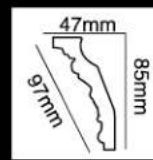

HG-7572
 长度(Long):2400mm
 面宽(Breath):106mm

HG-7573
 长度(Long):2400mm
 面宽(Breath):100mm

HG-7574
长度(Long):2400mm
面宽(Breath):113mm

HG-7575
长度(Long):2400mm
面宽(Breath):117mm

HG-7576
长度(Long):2400mm
面宽(Breath):97mm