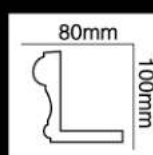

HG-8568
长度(Long):2400mm
面宽(Breath):80mm

HG-8569
长度(Long):2400mm
面宽(Breath):80mm

HG-8570
长度(Long):2400mm
面宽(Breath):80mm

HG-8571
长度(Long):2400mm
面宽(Breath):82mm

HG-8572
长度(Long):2400mm
面宽(Breath):86mm

HG-8573
长度(Long):2400mm
面宽(Breath):90mm

HG-8574
长度(Long):2400mm
面宽(Breath):93mm

HG-8575
长度(Long):2400mm
面宽(Breath):95mm

HG-8576
长度(Long):2400mm
面宽(Breath):95mm

HG-8577
长度(Long):2400mm
面宽(Breath):95mm

HG-8578
长度(Long):2400mm
面宽(Breath):100mm

HG-8579
长度(Long):2400mm
面宽(Breath):100mm