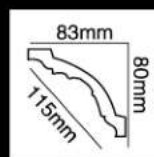

HG-7570
长度(Long):2400mm
面宽(Breath):115mm