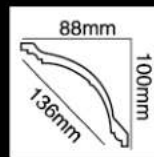

HG-7613
长度(Long):2400mm
面宽(Breath):140mm

HG-7614
 长度(Long):2400mm
 面宽(Breath):140mm

HG-7615
 长度(Long):2400mm
 面宽(Breath):142mm

HG-7616
 长度(Long):2400mm
 面宽(Breath):143mm

HG-7617
 长度(Long):2400mm
 面宽(Breath):130mm