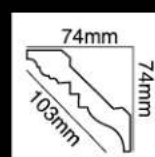

HG-7539

长度(Long):2400mm
面宽(Breath):103mm