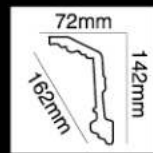

HG-6520 (描玫瑰銀)
長度 (Long) :2400 mm
面寬 (Breath) :50 mm
對花 (Pattern) :60 mm

HG-5239 (描玫瑰銀)
長度 (Long) :2400 mm
面寬 (Breath) :66 mm
對花 (Pattern) :245 mm

HG-7554 (描香檳銀)
長度 (Long) :2400 mm
面寬 (Breath) :95 mm
對花 (Pattern) :147 mm

HG-7522 (描香檳銀)
 長度 (Long) :2400 mm
 面寬 (Breath) :100 mm
 對花 (Pattern) :271 mm

HG-7552 (金銀色)
 長度 (Long) :2400 mm
 面寬 (Breath) :107 mm
 對花 (Pattern) :200 mm

HG-7574 (金銀色)
 長度 (Long) :2400 mm
 面寬 (Breath) :113 mm
 對花 (Pattern) :49 mm

HG-7583 (水洗白)
 長度 (Long) :2400 mm
 面寬 (Breath) :94 mm
 對花 (Pattern) :43 mm

HG-7536 (水洗白)
 長度 (Long) :2400 mm
 面寬 (Breath) :110 mm
 對花 (Pattern) :70 mm

HG-7530 (仿古金)
 長度 (Long) :2400 mm
 面寬 (Breath) :90 mm
 對花 (Pattern) :50 mm

HG-7668 (仿古金)
 長度 (Long) :2400 mm
 面寬 (Breath) :162 mm
 對花 (Pattern) :155 mm

HG-7516 (仿古銀)
 長度 (Long) :2400 mm
 面寬 (Breath) :78 mm
 對花 (Pattern) :52 mm

HG-7512 (仿古銀)
 長度 (Long) :2400 mm
 面寬 (Breath) :88 mm
 對花 (Pattern) :62 mm