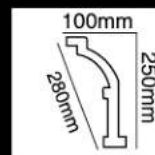

HG-9621
长度(Long):2400mm
面宽(Breath):197mm

HG-9622
长度(Long):2400mm
面宽(Breath):206mm

HG-9623
长度(Long):2400mm
面宽(Breath):170mm

HG-9624
长度(Long):2400mm
面宽(Breath):225mm

HG-9625
长度(Long):2400mm
面宽(Breath):225mm

HG-9626
长度(Long):2400mm
面宽(Breath):238mm

HG-9627
长度(Long):2400mm
面宽(Breath):280mm

HG-9628
 长度(Long):2400mm
 面宽(Breath):305mm

HG-9629
 长度(Long):2400mm
 面宽(Breath):255mm

HG-9630
 长度(Long):2400mm
 面宽(Breath):280mm

HG-9631
 长度(Long):2400mm
 面宽(Breath):350mm

HG-9632
 长度(Long):2400mm
HG-9632L
 长度(Long):3600mm
 面宽(Breath):85mm

HG-9633
 长度(Long):2400mm
HG-9633L
 长度(Long):3600mm
 面宽(Breath):115mm

HG-8501
长度(Long):2400mm
面宽(Breath):15mm