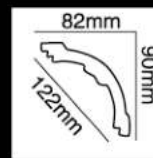

HG-7588
 长度(Long):2400mm
 面宽(Breath):106mm

HG-7589
 长度(Long):2400mm
 面宽(Breath):113mm

HG-7590
长度(Long):2400mm
面宽(Breath):120mm

HG-7591
长度(Long):2400mm
面宽(Breath):121mm

HG-7592
长度(Long):2400mm
面宽(Breath):121mm