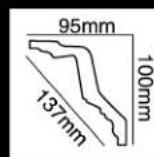

HG-7611
长度(Long):2400mm
面宽(Breath):137mm