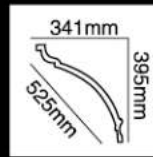

HG-7698
 长度(Long):2100mm
 面宽(Breath):405mm

HG-7699
 长度(Long):2400mm
 面宽(Breath):350mm

HG-7700
 长度(Long):2400mm
 面宽(Breath):496mm

HG-7701
 长度(Long):2400mm
 面宽(Breath):500mm

HG-7702
长度(Long):2400mm
面宽(Breath):358mm