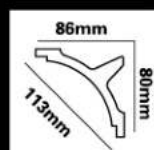

HG-9556
长度(Long):2400mm
面宽(Breath):110mm

HG-9557
长度(Long):2400mm
面宽(Breath):113mm

HG-9558
长度(Long):2400mm
面宽(Breath):113mm

HG-9559
长度(Long):2400mm
面宽(Breath):113mm

HG-9560
长度(Long):2400mm
面宽(Breath):113mm

HG-9561
长度(Long):2400mm
面宽(Breath):120mm

HG-9562
长度(Long):2400mm
面宽(Breath):113mm

HG-9563
长度(Long):2400mm
面宽(Breath):93mm

HG-9564
 长度(Long):2400mm
 面宽(Breath):93mm

HG-9565
 长度(Long):2400mm
 面宽(Breath):113mm

HG-9566
 长度(Long):2400mm
 面宽(Breath):113mm

HG-9567
 长度(Long):2400mm
 面宽(Breath):113mm

HG-9568
 长度(Long):2400mm
 面宽(Breath):113mm

HG-9569
 长度(Long):2400mm
 面宽(Breath):113mm

HG-9570
 长度(Long):2400mm
 面宽(Breath):110mm

HG-9571
 长度(Long):2400mm
 面宽(Breath):110mm

HG-9572
 长度(Long):2400mm
 面宽(Breath):118mm

HG-9573
长度(Long):2400mm
面宽(Breath):118mm

HG-9574
长度(Long):2400mm
面宽(Breath):120mm

HG-9575
长度(Long):2400mm
面宽(Breath):110mm