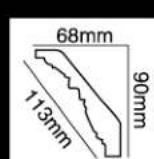

HG-7589
长度(Long):2400mm
面宽(Breath):113mm