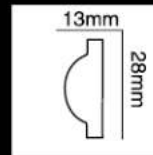

长度(Long):2400mm
面宽(Breath):24mm

HG-6502

长度(Long):2400mm
面宽(Breath):27mm

HG-6503

长度(Long):2400mm
面宽(Breath):27mm

HG-6504

长度(Long):2400mm
面宽(Breath):28mm

HG-6505