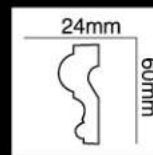

HG-8538
长度(Long):2400mm
面宽(Breath):50mm

HG-8539
长度(Long):2400mm
面宽(Breath):50mm

HG-8540
长度(Long):2400mm
面宽(Breath):50mm

HG-8541
长度(Long):2400mm
面宽(Breath):50mm

HG-8542
长度(Long):2400mm
面宽(Breath):50mm

HG-8543
长度(Long):2400mm
面宽(Breath):52mm

HG-8544
长度(Long):2400mm
面宽(Breath):56mm

HG-8545
长度(Long):2400mm
面宽(Breath):56mm

HG-8546
长度(Long):2400mm
面宽(Breath):60mm

HG-8547
长度(Long):2400mm
面宽(Breath):60mm

HG-8548
长度(Long):2400mm
面宽(Breath):60mm

HG-8549
长度(Long):2400mm
面宽(Breath):60mm

HG-8550
长度(Long):2400mm
面宽(Breath):60mm

HG-8551
长度(Long):2400mm
面宽(Breath):60mm

HG-8552
长度(Long):2400mm
面宽(Breath):60mm

HG-8553
长度(Long):2400mm
面宽(Breath):62mm

HG-8554
长度(Long):2400mm
面宽(Breath):65mm

HG-8555
长度(Long):2400mm
面宽(Breath):67mm