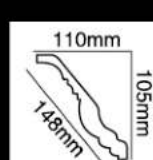

HG-7623
长度(Long):2400mm
面宽(Breath):123mm

HG-7624
长度(Long):2400mm
面宽(Breath):123mm

HG-7625
长度(Long):2400mm
面宽(Breath):130mm

HG-7626
长度(Long):2400mm
面宽(Breath):140mm

HG-7627
长度(Long):2400mm
面宽(Breath):140mm