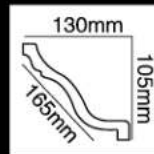

HG-9586
长度(Long):2400mm
面宽(Breath):138mm

HG-9587
长度(Long):2400mm
面宽(Breath):140mm

HG-9588
长度(Long):2400mm
面宽(Breath):140mm

HG-9589
长度(Long):2400mm
面宽(Breath):141mm

HG-9590
长度(Long):2400mm
面宽(Breath):141mm

HG-9591
长度(Long):2400mm
面宽(Breath):141mm

HG-9592
长度(Long):2400mm
面宽(Breath):135mm

HG-9593
长度(Long):2400mm
面宽(Breath):138mm

HG-9594
长度(Long):2400mm
面宽(Breath):138mm

HG-9595
长度(Long):2400mm
面宽(Breath):140mm

HG-9596
长度(Long):2400mm
面宽(Breath):140mm

HG-9597
长度(Long):2400mm
面宽(Breath):127mm

HG-9598
长度(Long):2400mm
面宽(Breath):125mm

HG-9599

长度(Long):2400mm
面宽(Breath):127mm

HG-9600

长度(Long):2400mm
面宽(Breath):160mm

HG-9601

长度(Long):2400mm
面宽(Breath):165mm

HG-9602

长度(Long):2400mm
面宽(Breath):123mm

HG-9603

长度(Long):2400mm
面宽(Breath):160mm

HG-9604

长度(Long):2400mm
面宽(Breath):170mm

HG-9605