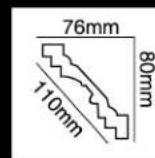

HG-7556
 长度(Long):2400mm
 面宽(Breath):100mm

HG-7557
长度(Long):2400mm
面宽(Breath):102mm

HG-7558
长度(Long):2400mm
面宽(Breath):105mm

HG-7559
长度(Long):2400mm
面宽(Breath):110mm

HG-7560
长度(Long):2400mm
面宽(Breath):110mm