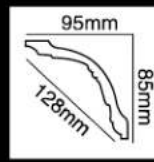

HG-7577
长度(Long):2400mm
面宽(Breath):100mm

HG-7578
长度(Long):2400mm
面宽(Breath):98mm

HG-7579
长度(Long):2400mm
面宽(Breath):115mm

HG-7580
长度(Long):2400mm
面宽(Breath):124mm

HG-7581
长度(Long):2400mm
面宽(Breath):125mm

HG-7582
 长度(Long):2400mm
 面宽(Breath):128mm