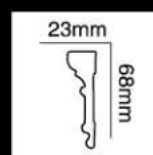

HG-6541

长度(Long):2400mm
面宽(Breath):68mm