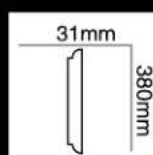

HG-8605
长度(Long):2400mm
面宽(Breath):200mm

HG-8606
长度(Long):2400mm
面宽(Breath):200mm

HG-8607
长度(Long):2400mm
面宽(Breath):200mm

HG-8608
长度(Long):2400mm
面宽(Breath):215mm

HG-8609
长度(Long):2400mm
面宽(Breath):230mm

HG-8610
长度(Long):2400mm
面宽(Breath):280mm

HG-8611
长度(Long):2400mm
面宽(Breath):300mm

HG-8612
长度(Long):2400mm
面宽(Breath):380mm

我们用心打磨，每件产品都由工匠精雕细琢，棱角更清晰，花型更凸显，立体感更强。看得见的工艺，放心的品质，华格团队秉承创新、敬业、诚信的原则为您打造新一代PU建材。