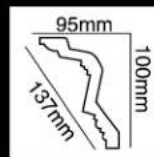

HG-7610
长度(Long):2400mm
面宽(Breath):137mm