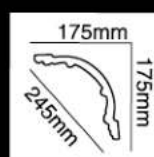

HG-7684
长度(Long):2400mm
面宽(Breath):245mm