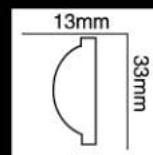

长度(Long):2400mm
面宽(Breath):28mm

HG-6506

长度(Long):2400mm
面宽(Breath):30mm

HG-6507

长度(Long):2400mm
面宽(Breath):30mm

HG-6508

长度(Long):2400mm
面宽(Breath):33mm

HG-6509