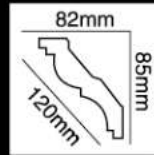

HG-9561
长度(Long):2400mm
面宽(Breath):120mm

HG-9562
长度(Long):2400mm
面宽(Breath):113mm

HG-9563
长度(Long):2400mm
面宽(Breath):93mm

HG-9564
 长度(Long):2400mm
 面宽(Breath):93mm

HG-9565
 长度(Long):2400mm
 面宽(Breath):113mm

HG-9566
 长度(Long):2400mm
 面宽(Breath):113mm

HG-9567
 长度(Long):2400mm
 面宽(Breath):113mm

HG-9568
 长度(Long):2400mm
 面宽(Breath):113mm

HG-9569
 长度(Long):2400mm
 面宽(Breath):113mm

HG-9570
 长度(Long):2400mm
 面宽(Breath):110mm

HG-9571
 长度(Long):2400mm
 面宽(Breath):110mm

HG-9572
 长度(Long):2400mm
 面宽(Breath):118mm

HG-9573
长度(Long):2400mm
面宽(Breath):118mm

HG-9574
长度(Long):2400mm
面宽(Breath):120mm

HG-9575
长度(Long):2400mm
面宽(Breath):110mm

HG-9576
长度(Long):2400mm
面宽(Breath):131mm

HG-9577
长度(Long):2400mm
面宽(Breath):130mm

HG-9578
长度(Long):2400mm
面宽(Breath):130mm

HG-9579
长度(Long):2400mm
面宽(Breath):118mm

HG-9580
长度(Long):2400mm
面宽(Breath):130mm