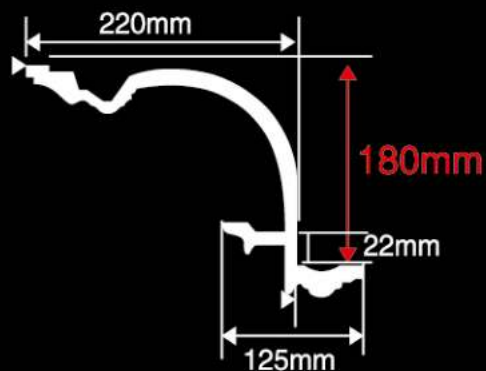

HG-4152 3600 x 125 x 63mm