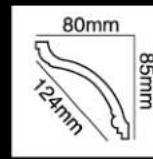

HG-7580
长度(Long):2400mm
面宽(Breath):124mm