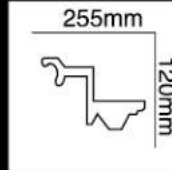

Item No.	Internal Diameter	External Diameter	Code	PCS/SET
S038 SET	2150mm	3150mm	HG-4121	8
			HG-4122	8
			HG-4123	8
			HG-4124	8
			HG-4125	8
			HG-4126	8