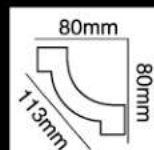

HG-9556
长度(Long):2400mm
面宽(Breath):110mm

HG-9557
长度(Long):2400mm
面宽(Breath):113mm

HG-9558
长度(Long):2400mm
面宽(Breath):113mm

HG-9559
长度(Long):2400mm
面宽(Breath):113mm

HG-9560
长度(Long):2400mm
面宽(Breath):113mm

HG-9561
长度(Long):2400mm
面宽(Breath):120mm

HG-9562
长度(Long):2400mm
面宽(Breath):113mm

HG-9563
长度(Long):2400mm
面宽(Breath):93mm

HG-9564
 长度(Long):2400mm
 面宽(Breath):93mm

HG-9565
 长度(Long):2400mm
 面宽(Breath):113mm

HG-9566
 长度(Long):2400mm
 面宽(Breath):113mm

HG-9567
 长度(Long):2400mm
 面宽(Breath):113mm

HG-9568
 长度(Long):2400mm
 面宽(Breath):113mm

HG-9569
 长度(Long):2400mm
 面宽(Breath):113mm

HG-9570
 长度(Long):2400mm
 面宽(Breath):110mm