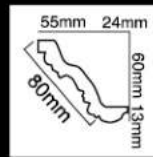

HG-7705
长度(Long):3600mm
面宽(Breath):80mm