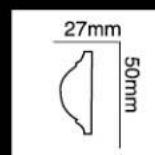

HG-6521
长度(Long):2400mm
面宽(Breath):50mm

HG-6522
长度(Long):2400mm
面宽(Breath):50mm

HG-6523
长度(Long):2400mm
面宽(Breath):50mm

HG-6524
长度(Long):2400mm
面宽(Breath):50mm

HG-6525
长度(Long):2400mm
面宽(Breath):50mm

HG-6526
长度(Long):2400mm
面宽(Breath):50mm