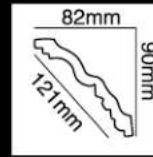

HG-7591
长度(Long):2400mm
面宽(Breath):121mm