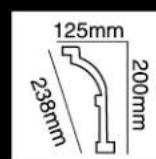

HG-9616
长度(Long):2400mm
面宽(Breath):178mm

HG-9617
长度(Long):2400mm
面宽(Breath):180mm

HG-9618
长度(Long):2400mm
面宽(Breath):254mm

HG-9619
长度(Long):2400mm
面宽(Breath):215mm

HG-9620
长度(Long):2400mm
面宽(Breath):190mm

HG-9621
长度(Long):2400mm
面宽(Breath):197mm

HG-9622
长度(Long):2400mm
面宽(Breath):206mm

HG-9623
长度(Long):2400mm
面宽(Breath):170mm

HG-9624
长度(Long):2400mm
面宽(Breath):225mm

HG-9625
长度(Long):2400mm
面宽(Breath):225mm

HG-9626
长度(Long):2400mm
面宽(Breath):238mm

HG-9627
长度(Long):2400mm
面宽(Breath):280mm

HG-9628
 长度(Long):2400mm
 面宽(Breath):305mm

HG-9629
 长度(Long):2400mm
 面宽(Breath):255mm

HG-9630
 长度(Long):2400mm
 面宽(Breath):280mm