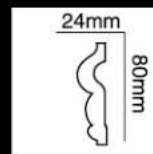

长度(Long):2400mm
面宽(Breath):78mm

HG-6548

长度(Long):2400mm
面宽(Breath):80mm

HG-6549

长度(Long):2400mm
面宽(Breath):80mm

HG-6550

长度(Long):2400mm
面宽(Breath):80mm

HG-6551