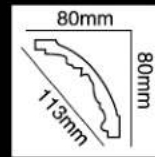

HG-7564
长度(Long):2400mm
面宽(Breath):113mm