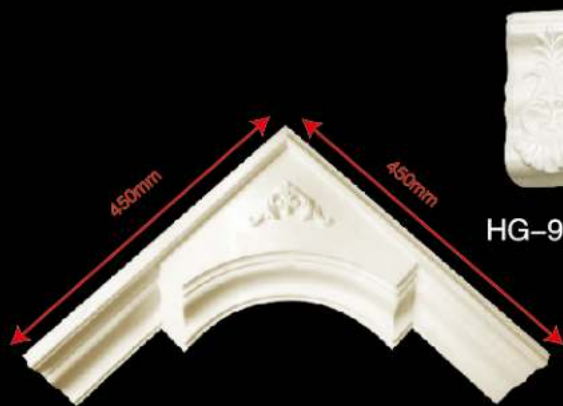

HG-5545
規格(Spec):450x450x55mm