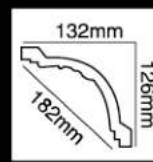

HG-7656
长度(Long):2400mm
面宽(Breath):182mm