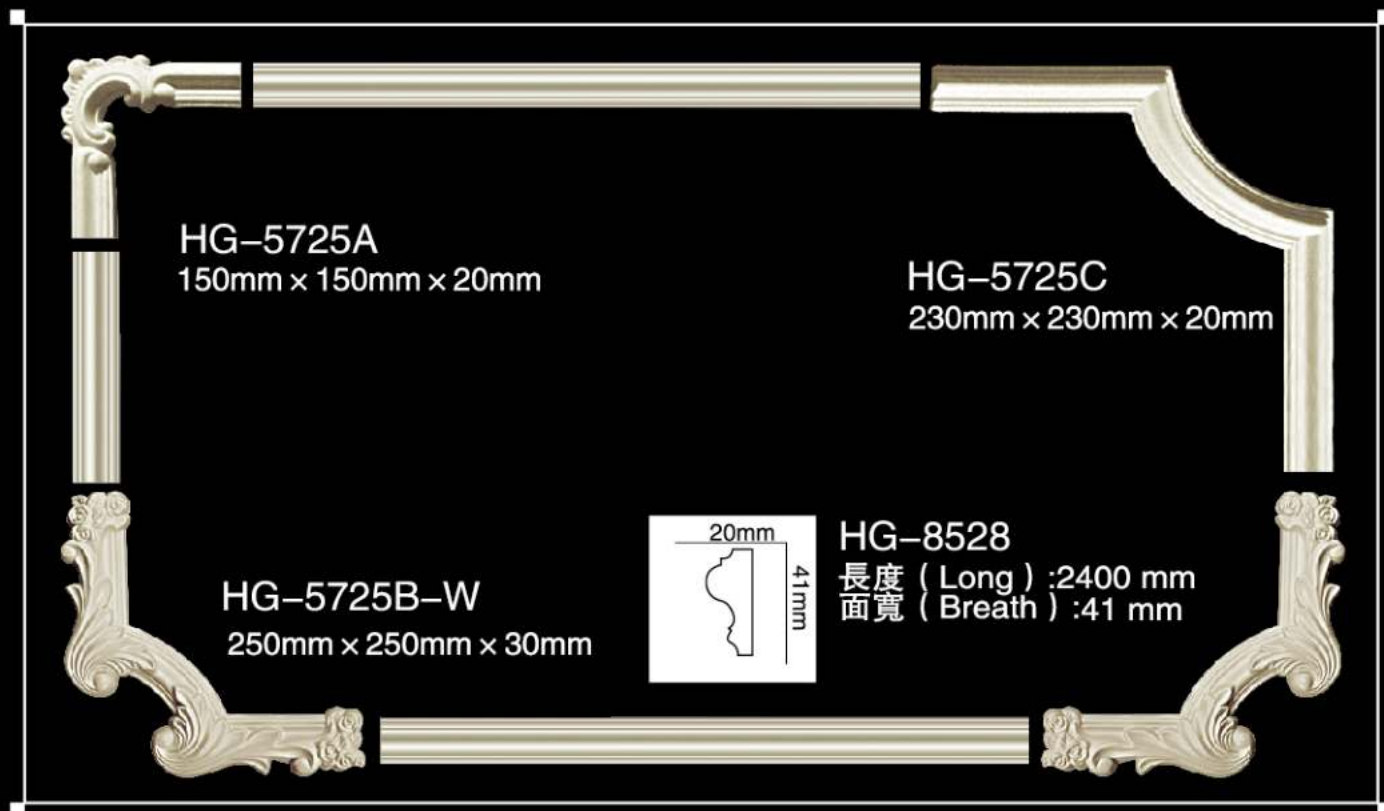

245mm × 245mm × 25mm

HG-5719A-W

400mm × 280mm × 24mm

HG-8511

长度 (Long) : 2400 mm
面宽 (Breath) : 28 mm

HG-5719B-W

400mm × 280mm × 24mm

HG-5719C

220mm × 220mm × 13mm

HG-5730A-W
480mm x 300mm x 40mm

HG-5730C
280mm x 280mm x 35mm

HG-5730B-W
480mm x 300mm x 40mm

HG-8534
長度 (Long) : 2400 mm
面寬 (Breath) : 50 mm

HG-8545
長度 (Long) : 2400 mm
面寬 (Breath) : 56 mm