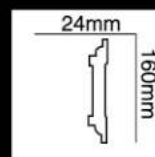

长度(Long):2400mm
面宽(Breath):145mm

HG-6595

长度(Long):2400mm
面宽(Breath):150mm

HG-6596

长度(Long):2400mm
面宽(Breath):160mm

HG-6597

长度(Long):2400mm
面宽(Breath):160mm

HG-6598