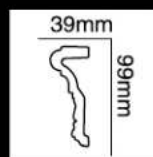

HG-6568

长度(Long):2400mm
面宽(Breath):99mm