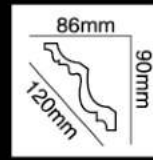

HG-7590
长度(Long):2400mm
面宽(Breath):120mm