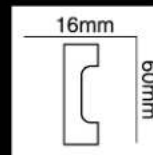

HG-8538
长度(Long):2400mm
面宽(Breath):50mm

HG-8539
长度(Long):2400mm
面宽(Breath):50mm

HG-8540
长度(Long):2400mm
面宽(Breath):50mm

HG-8541
长度(Long):2400mm
面宽(Breath):50mm

HG-8542
长度(Long):2400mm
面宽(Breath):50mm

HG-8543
长度(Long):2400mm
面宽(Breath):52mm

HG-8544
长度(Long):2400mm
面宽(Breath):56mm

HG-8545
长度(Long):2400mm
面宽(Breath):56mm

HG-8546
长度(Long):2400mm
面宽(Breath):60mm

HG-8547
长度(Long):2400mm
面宽(Breath):60mm

HG-8548
长度(Long):2400mm
面宽(Breath):60mm

HG-8549
长度(Long):2400mm
面宽(Breath):60mm

HG-8550
长度(Long):2400mm
面宽(Breath):60mm

HG-8551
长度(Long):2400mm
面宽(Breath):60mm

HG-8552
长度(Long):2400mm
面宽(Breath):60mm

HG-8553
长度(Long):2400mm
面宽(Breath):62mm

HG-8554
长度(Long):2400mm
面宽(Breath):65mm

HG-8555
长度(Long):2400mm
面宽(Breath):67mm