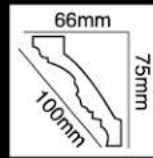

HG-7533

长度(Long):2400mm
面宽(Breath):108mm

HG-7534

长度(Long):2400mm
面宽(Breath):92mm

HG-7535

长度(Long):2400mm
面宽(Breath):88mm

HG-7536

长度(Long):2400mm
面宽(Breath):110mm

HG-7537

长度(Long):2400mm
面宽(Breath):98mm

HG-7538

长度(Long):2400mm
面宽(Breath):85mm

HG-7539

长度(Long):2400mm
面宽(Breath):103mm

HG-7540

长度(Long):2400mm
面宽(Breath):96mm

HG-7541
长度(Long):2400mm
面宽(Breath):100mm

HG-7542
长度(Long):2400mm
面宽(Breath):105mm

HG-7543
长度(Long):2400mm
面宽(Breath):107mm

HG-7544
长度(Long):2400mm
面宽(Breath):110mm

HG-7545
长度(Long):2400mm
面宽(Breath):103mm