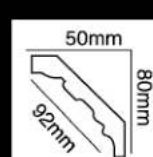

HG-7554
长度(Long):2400mm
面宽(Breath):92mm