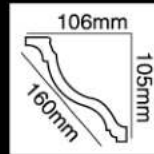

HG-9586
长度(Long):2400mm
面宽(Breath):138mm

HG-9587
长度(Long):2400mm
面宽(Breath):140mm

HG-9588
长度(Long):2400mm
面宽(Breath):140mm

HG-9589
长度(Long):2400mm
面宽(Breath):141mm

HG-9590
长度(Long):2400mm
面宽(Breath):141mm

HG-9591
长度(Long):2400mm
面宽(Breath):141mm

HG-9592
长度(Long):2400mm
面宽(Breath):135mm

HG-9593
长度(Long):2400mm
面宽(Breath):138mm

HG-9594
长度(Long):2400mm
面宽(Breath):138mm

HG-9595
长度(Long):2400mm
面宽(Breath):140mm

HG-9596
长度(Long):2400mm
面宽(Breath):140mm

HG-9597
长度(Long):2400mm
面宽(Breath):127mm

HG-9598
长度(Long):2400mm
面宽(Breath):125mm

HG-9599

长度(Long):2400mm
面宽(Breath):127mm

HG-9600

长度(Long):2400mm
面宽(Breath):160mm

HG-9601

长度(Long):2400mm
面宽(Breath):165mm

HG-9602

长度(Long):2400mm
面宽(Breath):123mm

HG-9603

长度(Long):2400mm
面宽(Breath):160mm

HG-9604

长度(Long):2400mm
面宽(Breath):170mm

HG-9605