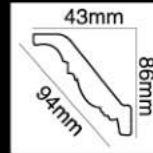

HG-7534 (描金)
長度 (Long) :2400 mm
面寬 (Breath) :92 mm
對花 (Pattern) :300mm

HG-7524 (描金)
長度 (Long) :2400 mm
面寬 (Breath) :100 mm
對花 (Pattern) :240 mm

HG-6559 (描銀)
長度 (Long) :2400 mm
面寬 (Breath) :84 mm
對花 (Pattern) :239 mm

HG-7648 (描銀)
長度 (Long) :2400 mm
面寬 (Breath) :166 mm
對花 (Pattern) :345 mm

HG-7551 (描玫瑰金)
長度 (Long) :2400 mm
面寬 (Breath) :105 mm
對花 (Pattern) :242 mm

HG-7547 (描玫瑰金)
長度 (Long) :2400 mm
面寬 (Breath) :115 mm
對花 (Pattern) :135 mm

HG-6520 (描玫瑰銀)
長度 (Long) :2400 mm
面寬 (Breath) :50 mm
對花 (Pattern) :60 mm

HG-5239 (描玫瑰銀)
長度 (Long) :2400 mm
面寬 (Breath) :66 mm
對花 (Pattern) :245 mm

HG-7554 (描香檳銀)
長度 (Long) :2400 mm
面寬 (Breath) :95 mm
對花 (Pattern) :147 mm

HG-7522 (描香檳銀)
 長度 (Long) :2400 mm
 面寬 (Breath) :100 mm
 對花 (Pattern) :271 mm

HG-7552 (金銀色)
 長度 (Long) :2400 mm
 面寬 (Breath) :107 mm
 對花 (Pattern) :200 mm

HG-7574 (金銀色)
 長度 (Long) :2400 mm
 面寬 (Breath) :113 mm
 對花 (Pattern) :49 mm