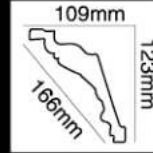

HG-7534 (描金)
長度 (Long) :2400 mm
面寬 (Breath) :92 mm
對花 (Pattern) :300mm

HG-7524 (描金)
長度 (Long) :2400 mm
面寬 (Breath) :100 mm
對花 (Pattern) :240 mm

HG-6559 (描銀)
長度 (Long) :2400 mm
面寬 (Breath) :84 mm
對花 (Pattern) :239 mm

HG-7648 (描銀)
長度 (Long) :2400 mm
面寬 (Breath) :166 mm
對花 (Pattern) :345 mm

HG-7551 (描玫瑰金)
長度 (Long) :2400 mm
面寬 (Breath) :105 mm
對花 (Pattern) :242 mm

HG-7547 (描玫瑰金)
長度 (Long) :2400 mm
面寬 (Breath) :115 mm
對花 (Pattern) :135 mm