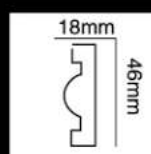

HG-6518
长度(Long):2400mm
面宽(Breath):46mm