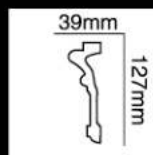

HG-8585
长度(Long):2400mm
面宽(Breath):100mm

HG-8586
长度(Long):2400mm
面宽(Breath):100mm

HG-8587
长度(Long):2400mm
面宽(Breath):102mm

HG-8588
长度(Long):2400mm
面宽(Breath):102mm

HG-8589
长度(Long):2400mm
面宽(Breath):110mm

HG-8590
长度(Long):2400mm
面宽(Breath):116mm

HG-8591
长度(Long):2400mm
面宽(Breath):120mm

HG-8592
长度(Long):2400mm
面宽(Breath):122mm

HG-8593
长度(Long):2400mm
面宽(Breath):123mm

HG-8594
长度(Long):2400mm
面宽(Breath):126mm

HG-8595
长度(Long):2400mm
面宽(Breath):127mm

HG-8596
长度(Long):2400mm
面宽(Breath):128mm

HG-8597
长度(Long):2400mm
面宽(Breath):142mm

HG-8598
长度(Long):2400mm
面宽(Breath):142mm

HG-8599
长度(Long):2400mm
面宽(Breath):150mm