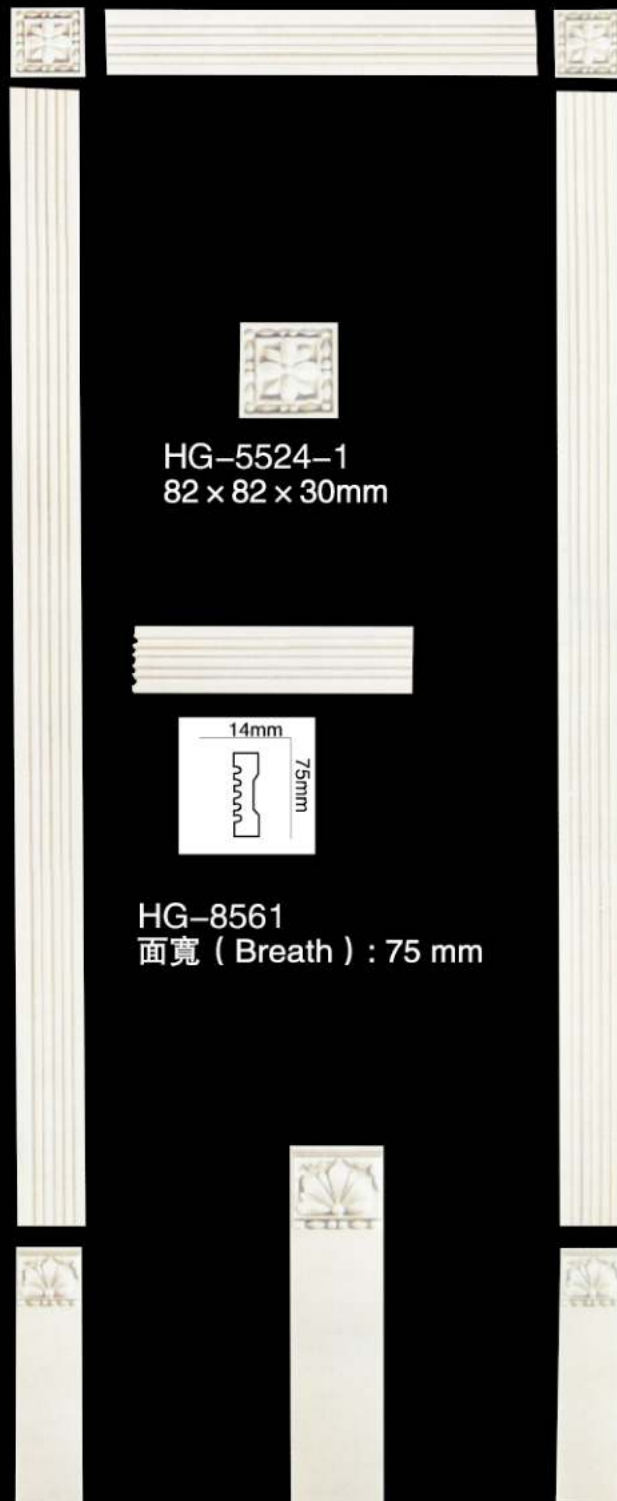

HG-5524-1
82 × 82 × 30mm

HG-5524-2
315 × 80 × 29mm