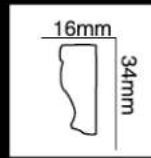

HG-6510
长度(Long):2400mm
面宽(Breath):34mm