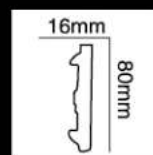

HG-6552

长度(Long):2400mm
面宽(Breath):80mm