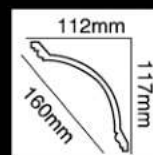

HG-7645
长度(Long):2400mm
面宽(Breath):160mm