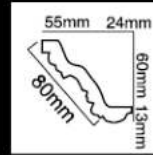

HG-9582
長度 (Long) :2400 mm
面寬 (Breath) :142 mm

HG-8524
長度 (Long) :2400 mm
面寬 (Breath) :40 mm

HG-9582
長度 (Long) :2400 mm
面寬 (Breath) :142 mm

HG-9582
長度 (Long) :2400 mm
面寬 (Breath) :142 mm

HG-7705L
长度(Long):3600mm
面宽(Breath):100mm
对花(Pattern):244mm