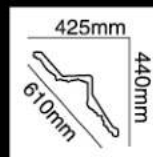

HG-7704
长度(Long):2400mm
面宽(Breath):610mm