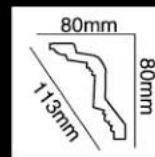

HG-7562
长度(Long):2400mm
面宽(Breath):113mm