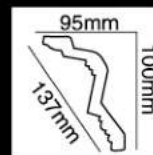

HG-7610L
长度(Long):3600mm
面宽(Breath):137mm
对花(Pattern):115mm