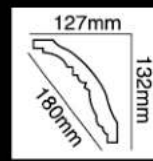

HG-7660
长度(Long):2400mm
面宽(Breath):180mm