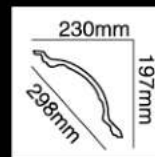

HG-7691
长度(Long):2400mm
面宽(Breath):298mm