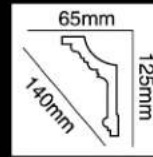

HG-7655
长度(Long):2400mm
面宽(Breath):140mm