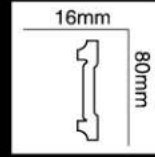

HG-6553

长度(Long):2400mm
面宽(Breath):80mm