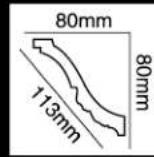

HG-7561
长度(Long):2400mm
面宽(Breath):113mm

HG-7562
长度(Long):2400mm
面宽(Breath):113mm

HG-7563
长度(Long):2400mm
面宽(Breath):113mm

HG-7564
长度(Long):2400mm
面宽(Breath):113mm

HG-7565
 长度(Long):2400mm
 面宽(Breath):113mm