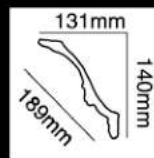

HG-7658
长度(Long):2400mm
面宽(Breath):165mm

HG-7659
长度(Long):2400mm
面宽(Breath):208mm

HG-7660
长度(Long):2400mm
面宽(Breath):180mm

HG-7661
长度(Long):2400mm
面宽(Breath):155mm

HG-7662
 长度(Long):2400mm
 面宽(Breath):175mm

HG-7663
 长度(Long):2400mm
 面宽(Breath):156mm

HG-7664
 长度(Long):2400mm
 面宽(Breath):178mm

HG-7665
 长度(Long):2400mm
 面宽(Breath):189mm

HG-7666
 长度(Long):2400mm
 面宽(Breath):190mm

HG-7667
 长度(Long):2400mm
 面宽(Breath):190mm