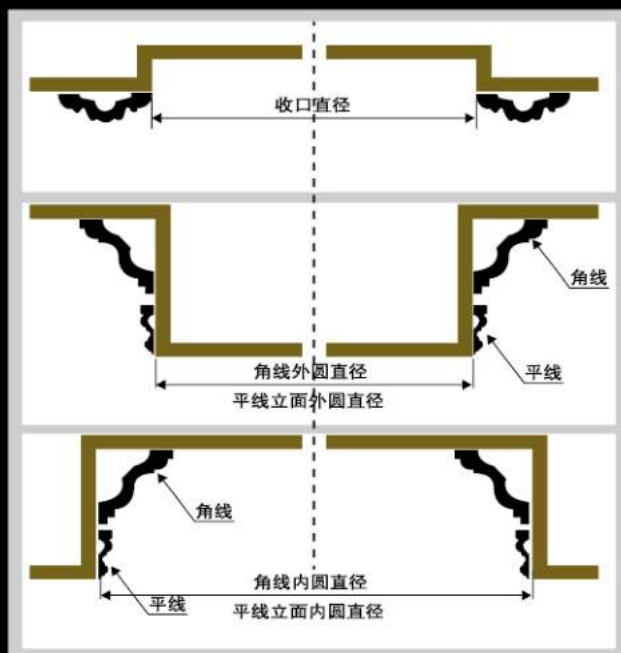

HG-9582
長度 (Long) :2400 mm
面寬 (Breath) :142 mm

HG-8524
長度 (Long) :2400 mm
面寬 (Breath) :40 mm

HG-9582
長度 (Long) :2400 mm
面寬 (Breath) :142 mm

HG-9582
長度 (Long) :2400 mm
面寬 (Breath) :142 mm

HG-7705L
长度(Long):3600mm
面宽(Breath):100mm
对花(Pattern):244mm