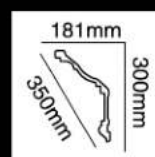

HG-9621
长度(Long):2400mm
面宽(Breath):197mm

HG-9622
长度(Long):2400mm
面宽(Breath):206mm

HG-9623
长度(Long):2400mm
面宽(Breath):170mm

HG-9624
长度(Long):2400mm
面宽(Breath):225mm

HG-9625
长度(Long):2400mm
面宽(Breath):225mm

HG-9626
长度(Long):2400mm
面宽(Breath):238mm

HG-9627
长度(Long):2400mm
面宽(Breath):280mm

HG-9628
 长度(Long):2400mm
 面宽(Breath):305mm

HG-9629
 长度(Long):2400mm
 面宽(Breath):255mm

HG-9630
 长度(Long):2400mm
 面宽(Breath):280mm

HG-9631
 长度(Long):2400mm
 面宽(Breath):350mm

HG-9632
 长度(Long):2400mm
HG-9632L
 长度(Long):3600mm
 面宽(Breath):85mm

HG-9633
 长度(Long):2400mm
HG-9633L
 长度(Long):3600mm
 面宽(Breath):115mm

HG-8501
长度(Long):2400mm
面宽(Breath):15mm