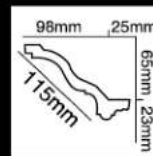

HG-9633L
长度(Long):3600mm
面宽(Breath):130mm