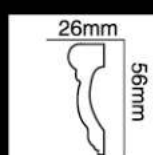

HG-8532
长度(Long):2400mm
面宽(Breath):43mm

HG-8533
长度(Long):2400mm
面宽(Breath):50mm

HG-8534
长度(Long):2400mm
面宽(Breath):50mm

HG-8535
长度(Long):2400mm
面宽(Breath):50mm

HG-8536
长度(Long):2400mm
面宽(Breath):50mm

HG-8537
长度(Long):2400mm
面宽(Breath):50mm

HG-8538
长度(Long):2400mm
面宽(Breath):50mm

HG-8539
长度(Long):2400mm
面宽(Breath):50mm

HG-8540
长度(Long):2400mm
面宽(Breath):50mm

HG-8541
长度(Long):2400mm
面宽(Breath):50mm

HG-8542
长度(Long):2400mm
面宽(Breath):50mm

HG-8543
长度(Long):2400mm
面宽(Breath):52mm

HG-8544
长度(Long):2400mm
面宽(Breath):56mm

HG-8545
长度(Long):2400mm
面宽(Breath):56mm

HG-8546
长度(Long):2400mm
面宽(Breath):60mm

HG-8547
长度(Long):2400mm
面宽(Breath):60mm

HG-8548
长度(Long):2400mm
面宽(Breath):60mm

HG-8549
长度(Long):2400mm
面宽(Breath):60mm