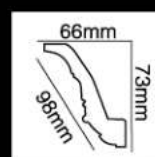

HG-7527
长度(Long):2400mm
面宽(Breath):100mm

HG-7528
长度(Long):2400mm
面宽(Breath):100mm

HG-7529
长度(Long):2400mm
面宽(Breath):102mm

HG-7530
长度(Long):2400mm
面宽(Breath):90mm

HG-7531
长度(Long):2400mm
面宽(Breath):100mm

HG-7532
长度(Long):2400mm
面宽(Breath):104mm

HG-7533

长度(Long):2400mm
面宽(Breath):108mm

HG-7534

长度(Long):2400mm
面宽(Breath):92mm

HG-7535

长度(Long):2400mm
面宽(Breath):88mm

HG-7536

长度(Long):2400mm
面宽(Breath):110mm