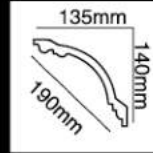

large cornice moulding combined corner

精緻建材 唯美享受
Carving Cornice Mouldings

Yi Hua Ge
亿华格

HG-7666

長度 (Long) : 2400 mm
面寬 (Breath) : 190 mm

HG-7667

長度 (Long) : 2400 mm
面寬 (Breath) : 190 mm
對花 (Pattern) : 1205 mm