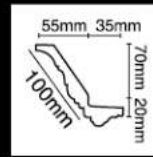

HG-9582
長度 (Long) :2400 mm
面寬 (Breath) :142 mm

HG-8524
長度 (Long) :2400 mm
面寬 (Breath) :40 mm

HG-9582
長度 (Long) :2400 mm
面寬 (Breath) :142 mm

HG-9582
長度 (Long) :2400 mm
面寬 (Breath) :142 mm

HG-7705L
长度(Long):3600mm
面宽(Breath):100mm
对花(Pattern):244mm