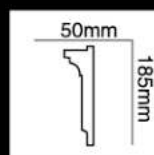

HG-8590
长度(Long):2400mm
面宽(Breath):116mm

HG-8591
长度(Long):2400mm
面宽(Breath):120mm

HG-8592
长度(Long):2400mm
面宽(Breath):122mm

HG-8593
长度(Long):2400mm
面宽(Breath):123mm

HG-8594
长度(Long):2400mm
面宽(Breath):126mm

HG-8595
长度(Long):2400mm
面宽(Breath):127mm

HG-8596
长度(Long):2400mm
面宽(Breath):128mm

HG-8597
长度(Long):2400mm
面宽(Breath):142mm

HG-8598
长度(Long):2400mm
面宽(Breath):142mm

HG-8599
长度(Long):2400mm
面宽(Breath):150mm

HG-8600
长度(Long):2400mm
面宽(Breath):150mm

HG-8601
长度(Long):2400mm
面宽(Breath):160mm

HG-8602
长度(Long):2400mm
面宽(Breath):165mm

HG-8603
长度(Long):2400mm
面宽(Breath):185mm

HG-8604
长度(Long):2400mm
面宽(Breath):200mm