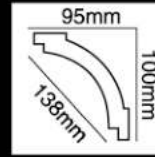

HG-9576
长度(Long):2400mm
面宽(Breath):131mm

HG-9577
长度(Long):2400mm
面宽(Breath):130mm

HG-9578
长度(Long):2400mm
面宽(Breath):130mm

HG-9579
长度(Long):2400mm
面宽(Breath):118mm

HG-9580
长度(Long):2400mm
面宽(Breath):130mm

HG-9581
长度(Long):2400mm
面宽(Breath):140mm

HG-9582
长度(Long):2400mm
面宽(Breath):142mm

HG-9583
长度(Long):2400mm
面宽(Breath):140mm

HG-9584
长度(Long):2400mm
面宽(Breath):140mm

HG-9585
长度(Long):2400mm
面宽(Breath):140mm

HG-9586
长度(Long):2400mm
面宽(Breath):138mm

HG-9587
长度(Long):2400mm
面宽(Breath):140mm

HG-9588
长度(Long):2400mm
面宽(Breath):140mm

HG-9589
长度(Long):2400mm
面宽(Breath):141mm

HG-9590
长度(Long):2400mm
面宽(Breath):141mm

HG-9591
长度(Long):2400mm
面宽(Breath):141mm

HG-9592
长度(Long):2400mm
面宽(Breath):135mm

HG-9593
长度(Long):2400mm
面宽(Breath):138mm

HG-9594
长度(Long):2400mm
面宽(Breath):138mm

HG-9595
长度(Long):2400mm
面宽(Breath):140mm