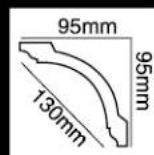

HG-9566
 长度(Long):2400mm
 面宽(Breath):113mm

HG-9567
 长度(Long):2400mm
 面宽(Breath):113mm

HG-9568
 长度(Long):2400mm
 面宽(Breath):113mm

HG-9569
 长度(Long):2400mm
 面宽(Breath):113mm

HG-9570
 长度(Long):2400mm
 面宽(Breath):110mm

HG-9571
 长度(Long):2400mm
 面宽(Breath):110mm

HG-9572
 长度(Long):2400mm
 面宽(Breath):118mm

HG-9573
长度(Long):2400mm
面宽(Breath):118mm

HG-9574
长度(Long):2400mm
面宽(Breath):120mm

HG-9575
长度(Long):2400mm
面宽(Breath):110mm

HG-9576
长度(Long):2400mm
面宽(Breath):131mm

HG-9577
长度(Long):2400mm
面宽(Breath):130mm

HG-9578
长度(Long):2400mm
面宽(Breath):130mm

HG-9579
长度(Long):2400mm
面宽(Breath):118mm

HG-9580
长度(Long):2400mm
面宽(Breath):130mm