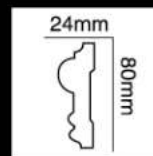

长度(Long):2400mm
面宽(Breath):70mm

HG-6544

长度(Long):2400mm
面宽(Breath):72mm

HG-6545

长度(Long):2400mm
面宽(Breath):74mm

HG-6546

长度(Long):2400mm
面宽(Breath):77mm

HG-6547

长度(Long):2400mm
面宽(Breath):78mm

HG-6548

长度(Long):2400mm
面宽(Breath):80mm

HG-6549

长度(Long):2400mm
面宽(Breath):80mm

HG-6550

长度(Long):2400mm
面宽(Breath):80mm

HG-6551