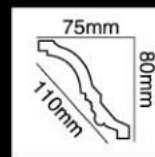

HG-7559
长度(Long):2400mm
面宽(Breath):110mm