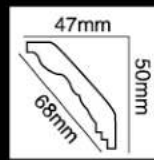

HG-8605
长度(Long):2400mm
面宽(Breath):200mm

HG-8606
长度(Long):2400mm
面宽(Breath):200mm

HG-8607
长度(Long):2400mm
面宽(Breath):200mm

HG-8608
长度(Long):2400mm
面宽(Breath):215mm

HG-8609
长度(Long):2400mm
面宽(Breath):230mm

HG-8610
长度(Long):2400mm
面宽(Breath):280mm

HG-8611
长度(Long):2400mm
面宽(Breath):300mm

HG-8612
长度(Long):2400mm
面宽(Breath):380mm

我们用心打磨，每件产品都由工匠精雕细琢，棱角更清晰，花型更凸显，立体感更强。看得见的工艺，放心的品质，华格团队秉承创新、敬业、诚信的原则为您打造新一代PU建材。

HG-7501
 长度(Long):2400mm
 面宽(Breath):68mm

HG-7502
 长度(Long):2400mm
 面宽(Breath):72mm

HG-7503
 长度(Long):2400mm
 面宽(Breath):73mm

HG-7504
 长度(Long):2400mm
 面宽(Breath):77mm

HG-7505
 长度(Long):2400mm
 面宽(Breath):77mm