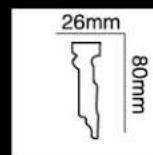

长度(Long):2400mm
面宽(Breath):78mm

HG-6548

长度(Long):2400mm
面宽(Breath):80mm

HG-6549

长度(Long):2400mm
面宽(Breath):80mm

HG-6550

长度(Long):2400mm
面宽(Breath):80mm

HG-6551