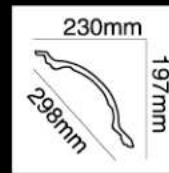

HG-7691

長度 (Long) : 2400 mm
面寬 (Breath) : 298 mm
對花 (Pattern) : 490 mm