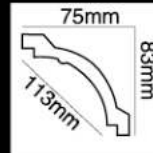

HG-7534 (描金)
長度 (Long) :2400 mm
面寬 (Breath) :92 mm
對花 (Pattern) :300mm

HG-7524 (描金)
長度 (Long) :2400 mm
面寬 (Breath) :100 mm
對花 (Pattern) :240 mm

HG-6559 (描銀)
長度 (Long) :2400 mm
面寬 (Breath) :84 mm
對花 (Pattern) :239 mm

HG-7648 (描銀)
長度 (Long) :2400 mm
面寬 (Breath) :166 mm
對花 (Pattern) :345 mm

HG-7551 (描玫瑰金)
長度 (Long) :2400 mm
面寬 (Breath) :105 mm
對花 (Pattern) :242 mm

HG-7547 (描玫瑰金)
長度 (Long) :2400 mm
面寬 (Breath) :115 mm
對花 (Pattern) :135 mm

HG-6520 (描玫瑰銀)
長度 (Long) :2400 mm
面寬 (Breath) :50 mm
對花 (Pattern) :60 mm

HG-5239 (描玫瑰銀)
長度 (Long) :2400 mm
面寬 (Breath) :66 mm
對花 (Pattern) :245 mm

HG-7554 (描香檳銀)
長度 (Long) :2400 mm
面寬 (Breath) :95 mm
對花 (Pattern) :147 mm

HG-7522 (描香檳銀)
 長度 (Long) :2400 mm
 面寬 (Breath) :100 mm
 對花 (Pattern) :271 mm

HG-7552 (金銀色)
 長度 (Long) :2400 mm
 面寬 (Breath) :107 mm
 對花 (Pattern) :200 mm

HG-7574 (金銀色)
 長度 (Long) :2400 mm
 面寬 (Breath) :113 mm
 對花 (Pattern) :49 mm