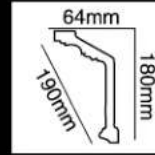

HG-7678
 长度(Long):2400mm
 面宽(Breath):216mm

HG-7679
 长度(Long):2400mm
 面宽(Breath):222mm

HG-7680
 长度(Long):2400mm
 面宽(Breath):228mm

HG-7681
 长度(Long):2400mm
 面宽(Breath):250mm

HG-7682
 长度(Long):2400mm
 面宽(Breath):233mm

HG-7683
 长度(Long):2400mm
 面宽(Breath):217mm

HG-7684
 长度(Long):2400mm
 面宽(Breath):245mm

HG-7685
 长度(Long):2400mm
 面宽(Breath):245mm

HG-7686
长度(Long):2400mm
面宽(Breath):245mm

HG-7687
长度(Long):2400mm
面宽(Breath):190mm

HG-7688
长度(Long):2400mm
面宽(Breath):220mm

HG-7689
长度(Long):2400mm
面宽(Breath):222mm

HG-7690
长度(Long):2400mm
面宽(Breath):253mm

HG-7691
长度(Long):2400mm
面宽(Breath):298mm

HG-7692
长度(Long):2400mm
面宽(Breath):303mm