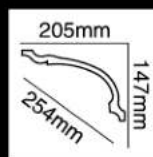

长度(Long):2400mm
面宽(Breath):160mm

HG-9606

长度(Long):2400mm
面宽(Breath):170mm

HG-9607
长度(Long):2400mm
面宽(Breath):170mm

HG-9608
长度(Long):2400mm
面宽(Breath):170mm

HG-9609
长度(Long):2400mm
面宽(Breath):170mm

HG-9610
长度(Long):2400mm
面宽(Breath):142mm

HG-9611
长度(Long):2400mm
面宽(Breath):158mm

HG-9612
长度(Long):2400mm
面宽(Breath):160mm

HG-9613
长度(Long):2400mm
面宽(Breath):178mm

HG-9614
长度(Long):2400mm
面宽(Breath):190mm

HG-9615
长度(Long):2400mm
面宽(Breath):190mm

HG-9616
长度(Long):2400mm
面宽(Breath):178mm

HG-9617
长度(Long):2400mm
面宽(Breath):180mm

HG-9618
长度(Long):2400mm
面宽(Breath):254mm

HG-9619
长度(Long):2400mm
面宽(Breath):215mm

HG-9620
长度(Long):2400mm
面宽(Breath):190mm