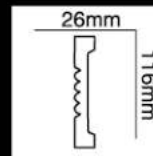

HG-8585
长度(Long):2400mm
面宽(Breath):100mm

HG-8586
长度(Long):2400mm
面宽(Breath):100mm

HG-8587
长度(Long):2400mm
面宽(Breath):102mm

HG-8588
长度(Long):2400mm
面宽(Breath):102mm

HG-8589
长度(Long):2400mm
面宽(Breath):110mm

HG-8590
长度(Long):2400mm
面宽(Breath):116mm

HG-8591
长度(Long):2400mm
面宽(Breath):120mm

HG-8592
长度(Long):2400mm
面宽(Breath):122mm

HG-8593
长度(Long):2400mm
面宽(Breath):123mm

HG-8594
长度(Long):2400mm
面宽(Breath):126mm