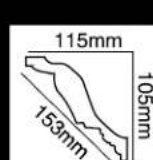

HG-7629
长度(Long):2400mm
面宽(Breath):153mm