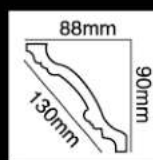

HG-7599
长度(Long):2400mm
面宽(Breath):130mm