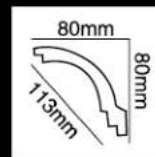

HG-7556
 长度(Long):2400mm
 面宽(Breath):100mm

HG-7557
长度(Long):2400mm
面宽(Breath):102mm

HG-7558
长度(Long):2400mm
面宽(Breath):105mm

HG-7559
长度(Long):2400mm
面宽(Breath):110mm

HG-7560
长度(Long):2400mm
面宽(Breath):110mm