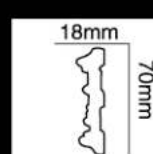

长度(Long):2400mm
面宽(Breath):66mm

HG-6540

长度(Long):2400mm
面宽(Breath):67mm

HG-6541

长度(Long):2400mm
面宽(Breath):68mm

HG-6542

长度(Long):2400mm
面宽(Breath):70mm

HG-6543