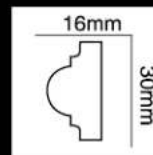

HG-8502
长度(Long):2400mm
面宽(Breath):15mm

HG-8503
长度(Long):2400mm
面宽(Breath):20mm

HG-8504
长度(Long):2400mm
面宽(Breath):20mm

HG-8505
长度(Long):2400mm
面宽(Breath):20mm

HG-8506
长度(Long):2400mm
面宽(Breath):24mm

HG-8507
长度(Long):2400mm
面宽(Breath):24mm

HG-8508
长度(Long):2400mm
面宽(Breath):25mm

HG-8509
长度(Long):2400mm
面宽(Breath):25mm

HG-8510
长度(Long):2400mm
面宽(Breath):25mm

HG-8511
长度(Long):2400mm
面宽(Breath):28mm

HG-8512
长度(Long):2400mm
面宽(Breath):30mm

HG-8513
长度(Long):2400mm
面宽(Breath):30mm

HG-8514
长度(Long):2400mm
面宽(Breath):30mm

HG-8515
长度(Long):2400mm
面宽(Breath):30mm

HG-8516
长度(Long):2400mm
面宽(Breath):30mm

HG-8517
长度(Long):2400mm
面宽(Breath):30mm

HG-8518
长度(Long):2400mm
面宽(Breath):30mm

HG-8519
长度(Long):2400mm
面宽(Breath):35mm