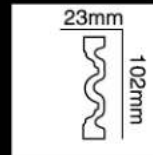

HG-8574
长度(Long):2400mm
面宽(Breath):93mm

HG-8575
长度(Long):2400mm
面宽(Breath):95mm

HG-8576
长度(Long):2400mm
面宽(Breath):95mm

HG-8577
长度(Long):2400mm
面宽(Breath):95mm

HG-8578
长度(Long):2400mm
面宽(Breath):100mm

HG-8579
长度(Long):2400mm
面宽(Breath):100mm

HG-8580
长度(Long):2400mm
面宽(Breath):100mm

HG-8581
长度(Long):2400mm
面宽(Breath):100mm

HG-8582
长度(Long):2400mm
面宽(Breath):100mm

HG-8583
长度(Long):2400mm
面宽(Breath):100mm

HG-8584
长度(Long):2400mm
面宽(Breath):100mm

HG-8585
长度(Long):2400mm
面宽(Breath):100mm

HG-8586
长度(Long):2400mm
面宽(Breath):100mm

HG-8587
长度(Long):2400mm
面宽(Breath):102mm

HG-8588
长度(Long):2400mm
面宽(Breath):102mm

HG-8589
长度(Long):2400mm
面宽(Breath):110mm