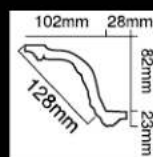

HG-7703
长度(Long):2100mm
面宽(Breath):525mm

HG-7704
长度(Long):2400mm
面宽(Breath):610mm

HG-7705
长度(Long):3600mm
面宽(Breath):80mm

HG-7706
长度(Long):3600mm
面宽(Breath):100mm

HG-7707
长度(Long):3600mm
面宽(Breath):128mm

HG-6501