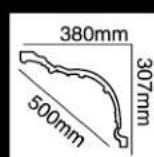

HG-7701
长度(Long):2400mm
面宽(Breath):500mm