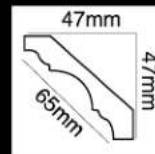

HG-6584 (仿紅木)
長度 (Long) :2400 mm
面寬 (Breath) :110 mm
對花 (Pattern) :203 mm

HG-7521 (仿紅木描金)
長度 (Long) :2400 mm
面寬 (Breath) :100 mm
對花 (Pattern) :240 mm

HG-8524 (全金)
長度 (Long) :2400 mm
面寬 (Breath) :40 mm

HG-9501
长度(Long):2400mm
面宽(Breath):30mm

HG-9502
长度(Long):2400mm
面宽(Breath):42mm

HG-9503
长度(Long):2400mm
面宽(Breath):50mm

HG-9504
长度(Long):2400mm
面宽(Breath):50mm

HG-9505
长度(Long):2400mm
面宽(Breath):58mm

HG-9506
长度(Long):2400mm
面宽(Breath):55mm

HG-9507
长度(Long):2400mm
面宽(Breath):57mm

HG-9508
长度(Long):2400mm
面宽(Breath):65mm

HG-9509
长度(Long):2400mm
面宽(Breath):58mm

HG-9510
 长度(Long):2400mm
 面宽(Breath):75mm

HG-9511
 长度(Long):2400mm
 面宽(Breath):71mm

HG-9512
 长度(Long):2400mm
 面宽(Breath):72mm

HG-9513
 长度(Long):2400mm
 面宽(Breath):72mm

HG-9514
 长度(Long):2400mm
 面宽(Breath):70mm

HG-9515
 长度(Long):2400mm
 面宽(Breath):67mm

HG-9516
 长度(Long):2400mm
 面宽(Breath):67mm

HG-9517
 长度(Long):2400mm
 面宽(Breath):70mm