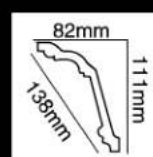

HG-7635
长度(Long):2400mm
面宽(Breath):138mm