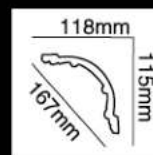

HG-7638
长度(Long):2400mm
面宽(Breath):153mm

HG-7639
长度(Long):2400mm
面宽(Breath):130mm

HG-7640
长度(Long):2400mm
面宽(Breath):132mm

HG-7641
长度(Long):2400mm
面宽(Breath):167mm

HG-7642
长度(Long):2400mm
面宽(Breath):167mm