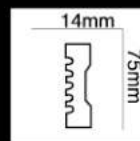

HG-8561
面寬 (Breath) : 75 mm