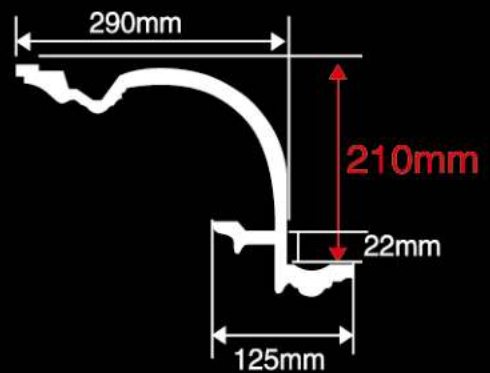

HG-4143

HG-4144

HG-4145

HG-4146