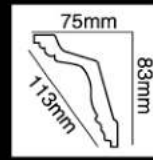

HG-7574
长度(Long):2400mm
面宽(Breath):113mm