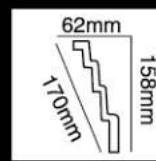

HG-9611
长度(Long):2400mm
面宽(Breath):158mm

HG-9612
长度(Long):2400mm
面宽(Breath):160mm

HG-9613
长度(Long):2400mm
面宽(Breath):178mm

HG-9614
长度(Long):2400mm
面宽(Breath):190mm

HG-9615
长度(Long):2400mm
面宽(Breath):190mm

HG-9616
长度(Long):2400mm
面宽(Breath):178mm

HG-9617
长度(Long):2400mm
面宽(Breath):180mm

HG-9618
长度(Long):2400mm
面宽(Breath):254mm

HG-9619
长度(Long):2400mm
面宽(Breath):215mm

HG-9620
长度(Long):2400mm
面宽(Breath):190mm

HG-9621
长度(Long):2400mm
面宽(Breath):197mm

HG-9622
长度(Long):2400mm
面宽(Breath):206mm

HG-9623
长度(Long):2400mm
面宽(Breath):170mm

HG-9624
长度(Long):2400mm
面宽(Breath):225mm

HG-9625
长度(Long):2400mm
面宽(Breath):225mm