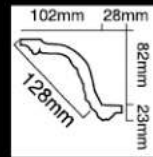

HG-7707L
长度(Long):3600mm
面宽(Breath):156mm
对花(Pattern):100mm