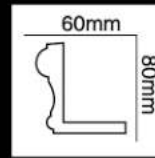

HG-8566L
长度(Long):3600mm
面宽(Breath):80mm