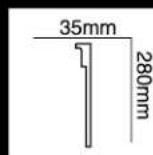

HG-8600
长度(Long):2400mm
面宽(Breath):150mm

HG-8601
长度(Long):2400mm
面宽(Breath):160mm

HG-8602
长度(Long):2400mm
面宽(Breath):165mm

HG-8603
长度(Long):2400mm
面宽(Breath):185mm

HG-8604
长度(Long):2400mm
面宽(Breath):200mm

HG-8605
长度(Long):2400mm
面宽(Breath):200mm

HG-8606
长度(Long):2400mm
面宽(Breath):200mm

HG-8607
长度(Long):2400mm
面宽(Breath):200mm

HG-8608
长度(Long):2400mm
面宽(Breath):215mm

HG-8609
长度(Long):2400mm
面宽(Breath):230mm

HG-8610
长度(Long):2400mm
面宽(Breath):280mm

HG-8611
长度(Long):2400mm
面宽(Breath):300mm

HG-8612
长度(Long):2400mm
面宽(Breath):380mm

我们用心打磨，每件产品都由工匠精雕细琢，棱角更清晰，花型更凸显，立体感更强。看得见的工艺，放心的品质，华格团队秉承创新、敬业、诚信的原则为您打造新一代PU建材。