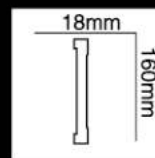

HG-6596

长度(Long):2400mm
面宽(Breath):160mm