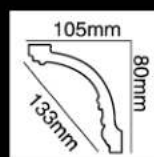

HG-7567
 长度(Long):2400mm
 面宽(Breath):113mm

HG-7568
 长度(Long):2400mm
 面宽(Breath):113mm

HG-7569
 长度(Long):2400mm
 面宽(Breath):113mm

HG-7570
 长度(Long):2400mm
 面宽(Breath):115mm

HG-7571
 长度(Long):2400mm
 面宽(Breath):133mm