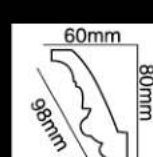

HG-7551
 长度(Long):2400mm
 面宽(Breath):105mm

HG-7552
 长度(Long):2400mm
 面宽(Breath):107mm

HG-7553
 长度(Long):2400mm
 面宽(Breath):98mm

HG-7554
 长度(Long):2400mm
 面宽(Breath):92mm

HG-7555
 长度(Long):2400mm
 面宽(Breath):98mm

HG-7556
 长度(Long):2400mm
 面宽(Breath):100mm

HG-7557
长度(Long):2400mm
面宽(Breath):102mm

HG-7558
长度(Long):2400mm
面宽(Breath):105mm

HG-7559
长度(Long):2400mm
面宽(Breath):110mm

HG-7560
长度(Long):2400mm
面宽(Breath):110mm