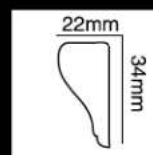

长度(Long):2400mm
面宽(Breath):28mm

HG-6506

长度(Long):2400mm
面宽(Breath):30mm

HG-6507

长度(Long):2400mm
面宽(Breath):30mm

HG-6508

长度(Long):2400mm
面宽(Breath):33mm

HG-6509