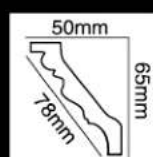

HG-7511
长度(Long):2400mm
面宽(Breath):86mm

HG-7512
长度(Long):2400mm
面宽(Breath):88mm

HG-7513
长度(Long):2400mm
面宽(Breath):90mm

HG-7514
长度(Long):2400mm
面宽(Breath):95mm

HG-7515
长度(Long):2400mm
面宽(Breath):90mm

HG-7516
长度(Long):2400mm
面宽(Breath):78mm