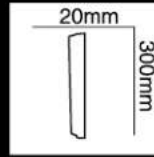

HG-6607

长度(Long):2400mm
面宽(Breath):300mm