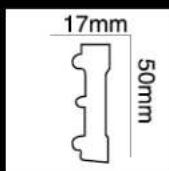

面寬 (Breath) : 50 mm

對花 (Pattern) : 60 mm

HG-3303

Φ 80 mm

HG-5707B

320mm x 320mm x 24mm

HG-5708

260mm x 260mm x 13mm