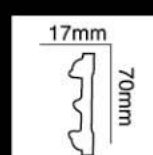

长度(Long):2400mm
面宽(Breath):66mm

HG-6540

长度(Long):2400mm
面宽(Breath):67mm

HG-6541

长度(Long):2400mm
面宽(Breath):68mm

HG-6542

长度(Long):2400mm
面宽(Breath):70mm

HG-6543